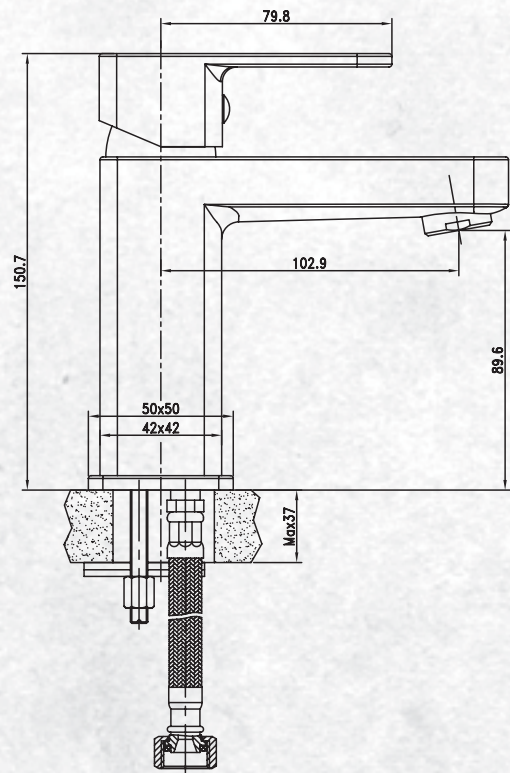

COVE TAPWARE

Raymor's Cove range of Tapware offers both style and choice for every home. Presented in two colour options, Chrome or Black, the contemporary soft square design brings a touch of edge to the Raymor family of Tapware. Cove is available in basin, shower and bath Tapware.

COVE BASIN MIXER
(7)711697

FEATURES

- Brass one piece body
- Zinc die cast handle
- Chrome plated finish
- 35mm ceramic disc cartridge
- Paddle handle style
- 89mm – bench to center of outlet
- Suitable for up to 37mm bench thickness
- Mains pressure only
- 102mm fixed spout
- WELS 4 ★ 7.5 lpm
- Red and blue indicator lines on handle
- Flexible PEX with double o-rings
- Threaded rod and horse shoe bracket