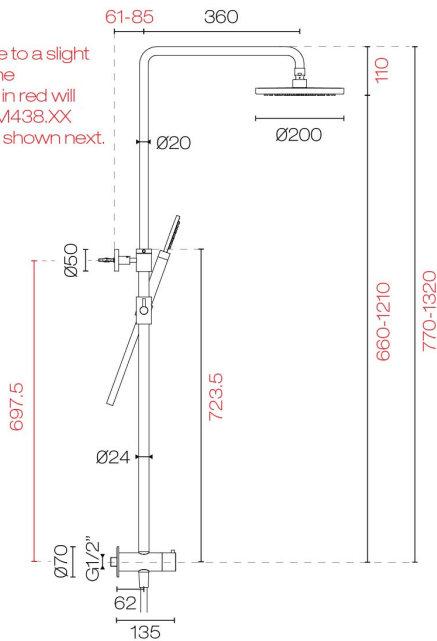

## Buddy Shower Column

Code: M438

M438.XX

Please note, due to a slight spec change, the measurements in red will differ between M438.XX and M438.XX.R shown next.

<b>Brand</b>	Progetto
<b>Designer</b>	Plumblin
<b>Origin</b>	Italy
<b>Material</b>	Brass
<b>Type</b>	Shower Columns
<b>Installation</b>	Wall mount
<b>WELS Rating</b>	2 Star
<b>Handshower Size</b>	Ø100
<b>Showerhead Size</b>	Ø200
<b>Water Inlet</b>	Bottom - Requires 1/2" BSPF Wingback
<b>Backflow Preventer</b>	Yes
<b>Warranty</b>	15 Years
<b>Material</b>	Brass
<b>Organic Finish</b>	Yes
<b>Approx Lead Time</b>	4-8 weeks may apply for some finishes. Please enquire for accurate leadtime.
<b>Notes</b>	Rainhead height is adjustable
<b>Other Information</b>	Hose length - 1.5m

## Buddy Shower Column

Code: M438