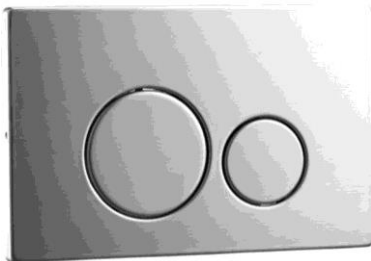

EDGE WALL HUNG/FACED

The Edge Inwall Wall Suite exudes an edge of sophistication and style. Based on a classic design, enhanced with modern nuances and lines.

FLUSH BUTTON PANEL

(7) 693385 Chrome (7) 714041 Black

FEATURES

- Round flush button design
- Available in chrome and black
- One-year warranty
- Compatible with the following toilet suite codes;
 - ✓ (7)692843
 - ✓ (7)692844
 - ✓ (7)711947
 - ✓ (7)711948

SPECIFICATIONS

*Flush button design follows the ones shown in the actual photos above. Line drawings are for measurement purposes only.