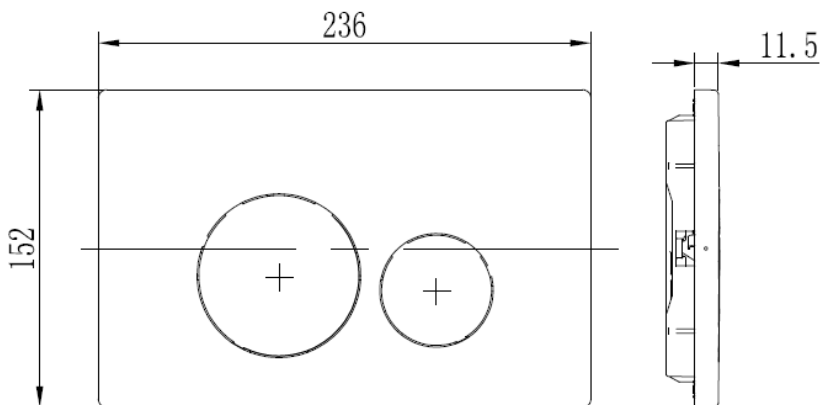

EDGE WALL HUNG/FACED

The Edge Inwall Wall Suite exudes an edge of sophistication and style. Based on a classic design, enhanced with modern nuances and lines.

FLUSH BUTTON PANEL

(7) 693385 Chrome (7) 714041 Black

FEATURES

- Round flush button design
- Available in chrome and black
- One-year warranty
- Compatible with the following toilet suite codes;
 - ✓ (7)692843
 - ✓ (7)692844
 - ✓ (7)711947
 - ✓ (7)711948

SPECIFICATIONS

*Flush button design follows the ones shown in the actual photos above. Line drawings are for measurement purposes only.