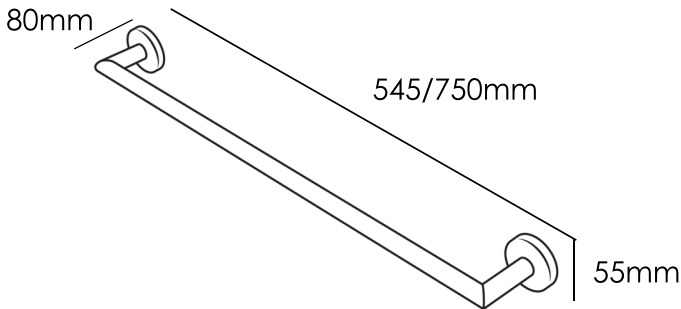

HEIKO TOWEL RAIL

CODE: HTR500/HTR500B/HTR700/HTR700B

MEASUREMENTS SUBJECT TO MANUFACTURING TOLERANCE