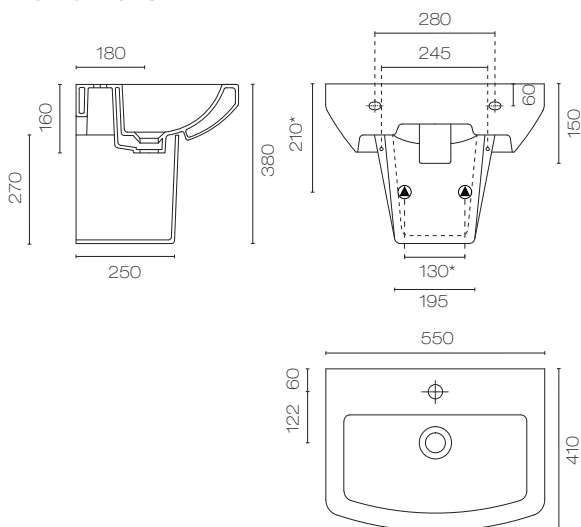

ROUND Wall Basin & Shroud 1TH

550mm W x 400mm D

(7) 726207

FEATURES AND BENEFITS

- Vitreous china
- Mounting options: wall hung with shroud
- Complies with NZS 4121:2001 for accessible bathrooms
- 5 year warranty
- Fully glazed on underside of basin

SPECIFICATIONS

Tapware and accessories not included. Includes overflow.