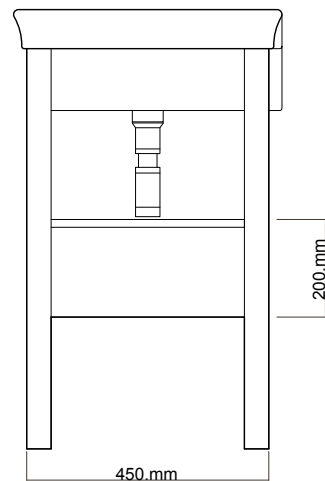

## **TECHNICAL DRAWINGS**

Top

Back

Front

Side Section

Top Section of Drawer

## **NOTES**

A bottle trap must be used to avoid drawers – we recommend the 40551-32 bottle trap.  
Drawing indicates the technical measurement only and is not a reflection of how the unit will look.  
All drawings in millimeters. Drawings not to scale. Sizes approximate.