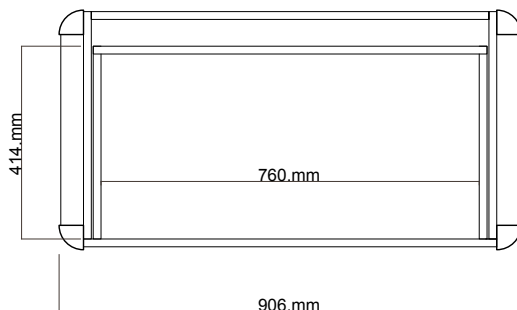

## **TECHNICAL DRAWINGS**

Top

Back

Front

Side Section

Top Section of Drawer

## **NOTES**

A bottle trap must be used to avoid drawers – we recommend the 40551-32 bottle trap.  
Drawing indicates the technical measurement only and is not a reflection of how the unit will look.  
All drawings in millimeters. Drawings not to scale. Sizes approximate.