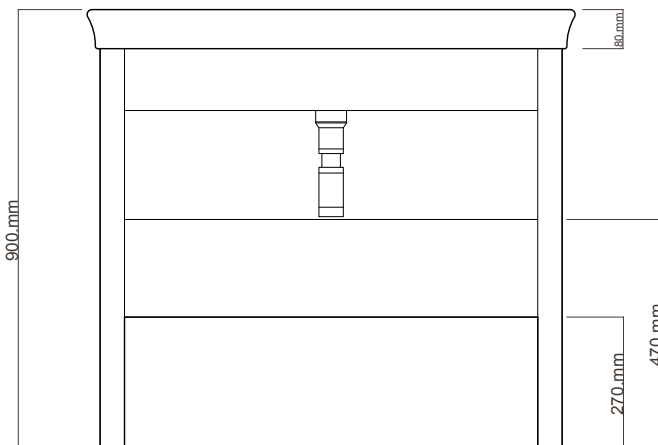

## **TECHNICAL DRAWINGS**

Top

Back

Front

Side Section

Top Section of Drawer

## **NOTES**

A bottle trap must be used to avoid drawers – we recommend the 40551-32 bottle trap.  
Drawing indicates the technical measurement only and is not a reflection of how the unit will look.  
All drawings in millimeters. Drawings not to scale. Sizes approximate.