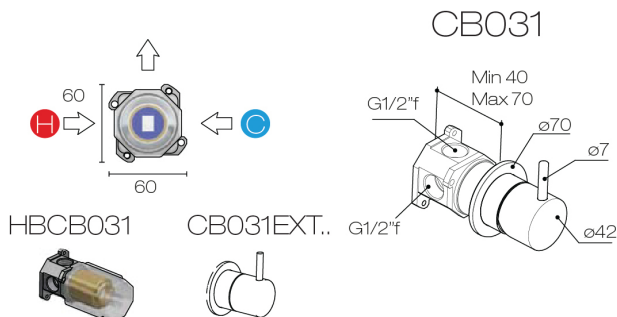

Buddy Round Shower Mixer

Code: CB031

Brand	Progetto
Designer	Plumblinc
Origin	Italy
Material	Brass
Type	Shower Mixers and Taps
Installation	Wall mount
Backplate	Ø70mm
Warranty	15 Years
Cartridge	B003.001 (35A)
Material	Brass
Organic Finish	Yes
Approx Lead Time	4-8 weeks may apply for some finishes. Please enquire for accurate leadtime.
Other Information	For extra thick wall lining - use Buddy 30mm Shower Extension Kit - Code: CB031.EXT

Scan to View
Product Online

Buddy Round Shower Mixer

Code: CB031

Building Product Information Requirements (BPIR)

Manufacturer	Plumblin
Building Code Clauses	G12 (Water Supply) Performance Clause G12.2.1 / B2 (Durability) B2.3.1 (c)
Compliance Evidence	This product complies with the clauses B2.3.1 (c) and G12.2.1. The product has an in-service history of 6+ years and has industry-leading performance qualities. Compliance is as per verification method B2/VM1. The cartridge has ISO 9001 & ASNZS 4020: 2018 certifications.
Condition of Use	For use in residential and commercial applications. Must be installed by a registered plumber or suitably qualified tradesperson and as per the installation instructions.
Version no.	1.0
Subject to a Warning	No