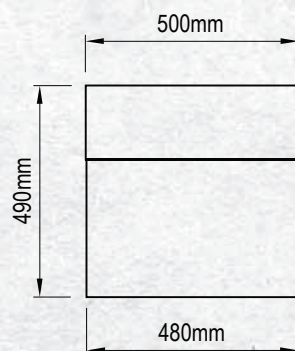

SPECIFICATION

TAPWARE AND ACCESSORIES NOT INCLUDED