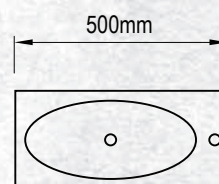

SPECIFICATION

TAPWARE AND ACCESSORIES NOT INCLUDED