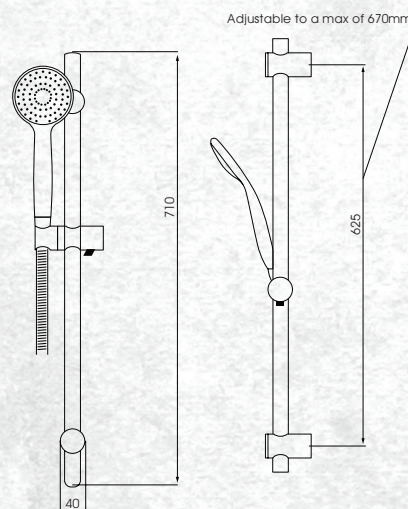

BATHROOMWARE
FOR REAL KIWIS
Raymor

BRIGHTON TAPWARE

The Raymor Brighton range takes traditional tapware and has redefined it. Focusing on quality, function and smooth traditional curves, it has been designed to complement the existing Raymor tapware ranges. Brighton is assembled and tested in New Zealand. Available in basin, bath, sink and shower tapware, matched with a European cartridge.

SLIDE SHOWER SINGLE SPRAY
(7)691720

FEATURES

- Adjustable rail to a max of 670mm
- Push button slide
- Includes wall elbow and soap dish
- Suitable for all pressures
- WELS 3 ★9 lpm (mains)
- WELS 3 ★9 lpm (low)