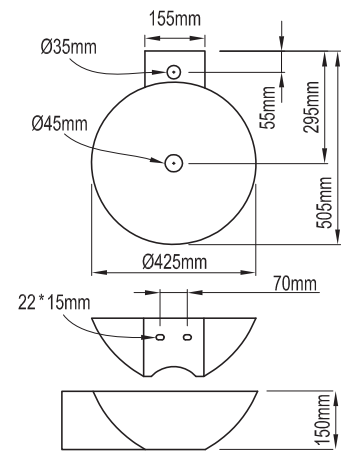

W 425mm, L 505mm, H 150mm

FEATURES

Full vitreous china wall basin, single tap hole, no overflow. Comes with fittings.

WASTES, TAPWARE AND ACCESSORIES NOT INCLUDED