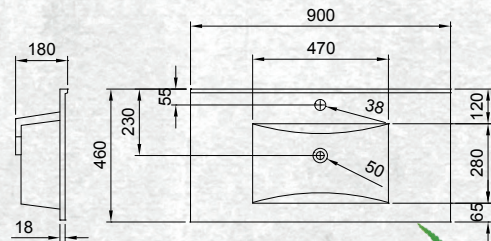

SPECIFICATION