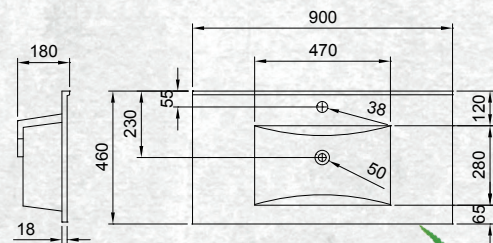

SPECIFICATION

TAPWARE AND ACCESSORIES NOT INCLUDED