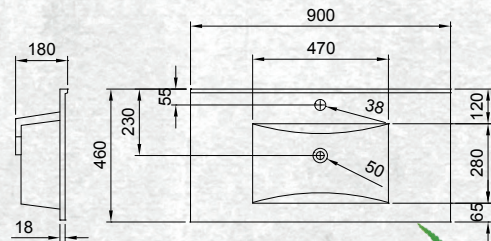

Driftwood
(7)656952

Manhattan Elm
(7)693537

Nordic Ash
(7)693538

French Oak
(7)715179

Charred Oak
(7)603492

WALL HUNG 900MM 2DR/1DRW

W 900mm, H 470mm, D 467mm
Two door, one drawer

SPECIFICATION