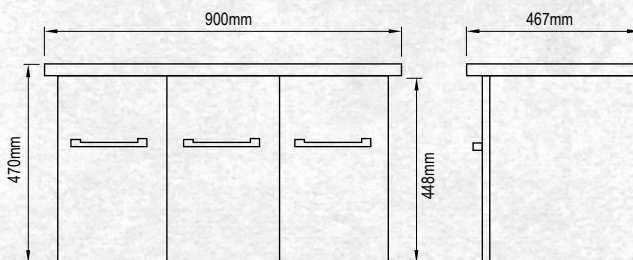

SPECIFICATION

TAPWARE AND ACCESSORIES NOT INCLUDED