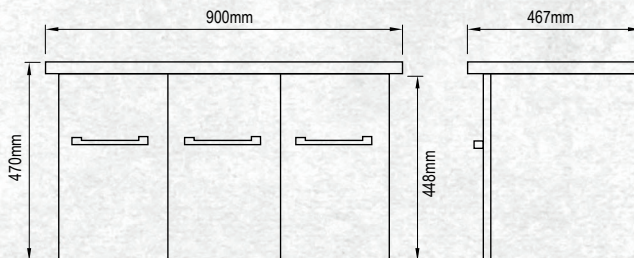

SPECIFICATION