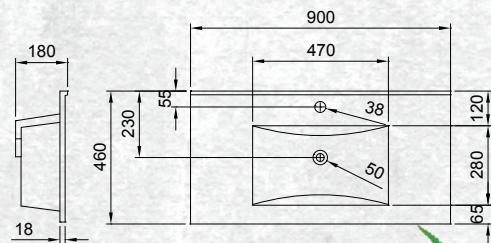

SPECIFICATION