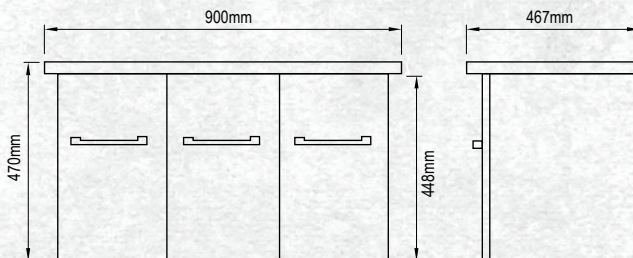

SPECIFICATION