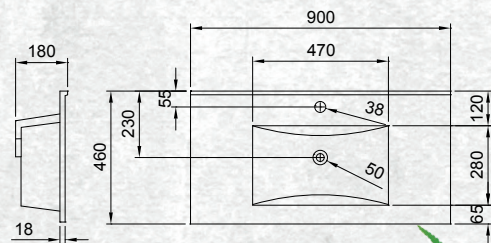

TAPWARE AND ACCESSORIES NOT INCLUDED