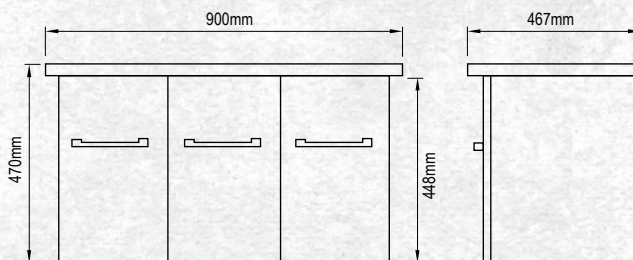

SPECIFICATION

TAPWARE AND ACCESSORIES NOT INCLUDED