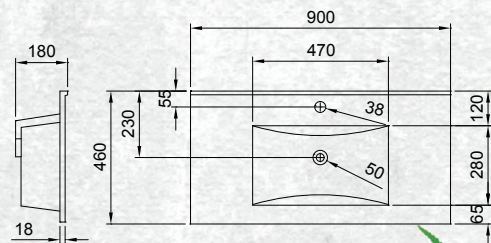

SPECIFICATION

TAPWARE AND ACCESSORIES NOT INCLUDED