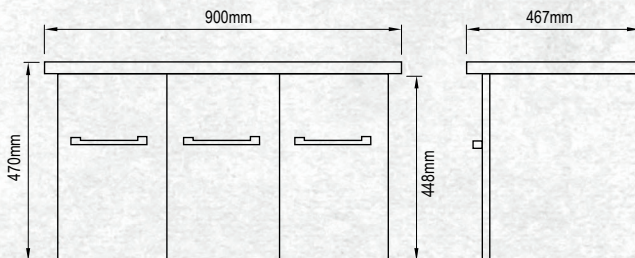

SPECIFICATION