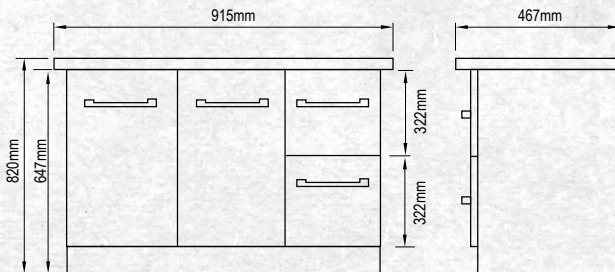

SPECIFICATION