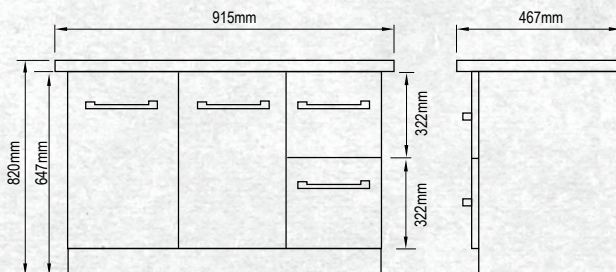

SPECIFICATION