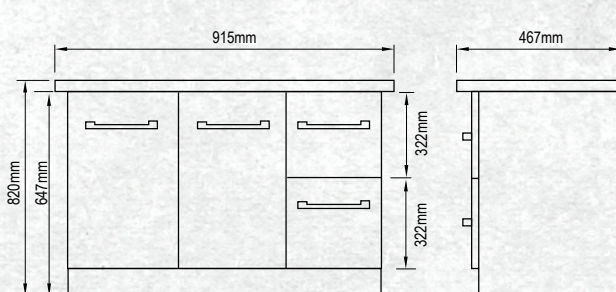

SPECIFICATION