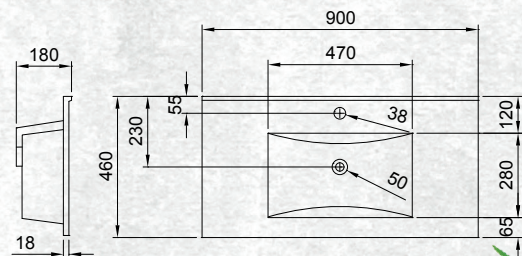

SPECIFICATION