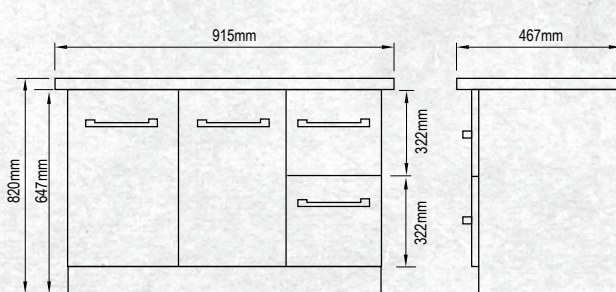

SPECIFICATION