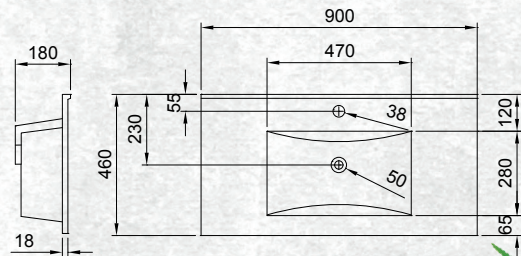

SPECIFICATION