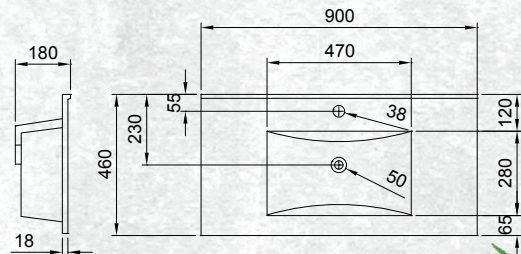

SPECIFICATION