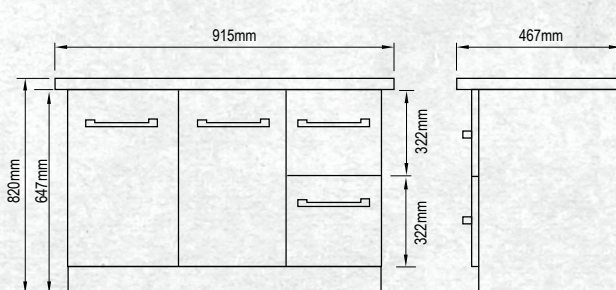

SPECIFICATION