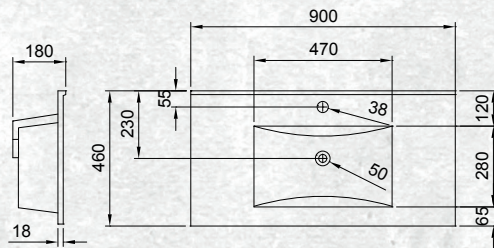

SPECIFICATION

TAPWARE AND ACCESSORIES NOT INCLUDED

www.placemakers.co.nz

mico

The bathroom specialist

www.mico.co.nz