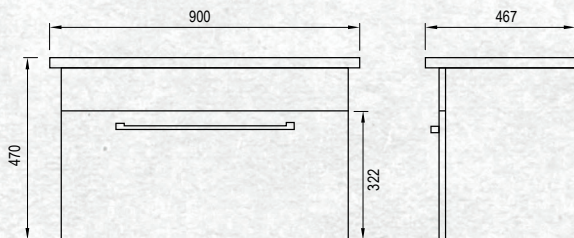

SPECIFICATION

TAPWARE AND ACCESSORIES NOT INCLUDED

www.placemakers.co.nz

mico

The bathroom specialist

www.mico.co.nz