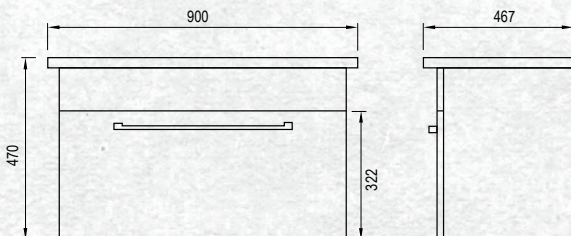

SPECIFICATION

TAPWARE AND ACCESSORIES NOT INCLUDED

www.placemakers.co.nz

mico

The bathroom specialist

www.mico.co.nz