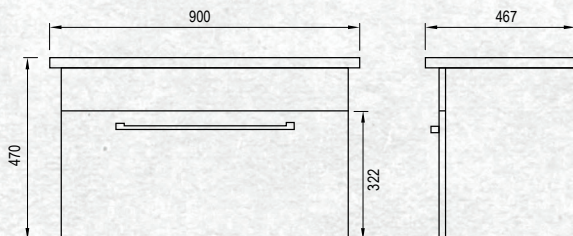

SPECIFICATION

TAPWARE AND ACCESSORIES NOT INCLUDED

www.placemakers.co.nz

mico

The bathroom specialist

www.mico.co.nz