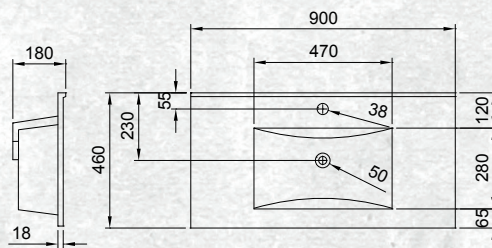

SPECIFICATION

TAPWARE AND ACCESSORIES NOT INCLUDED

www.placemakers.co.nz

mico

The bathroom specialist

www.mico.co.nz