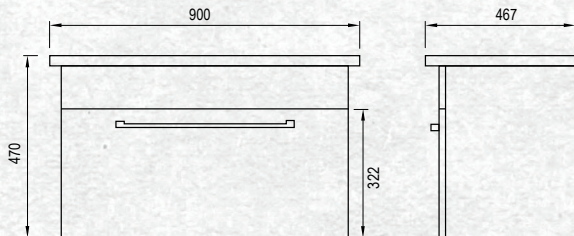

SPECIFICATION

TAPWARE AND ACCESSORIES NOT INCLUDED

www.placemakers.co.nz

mico

The bathroom specialist

www.mico.co.nz