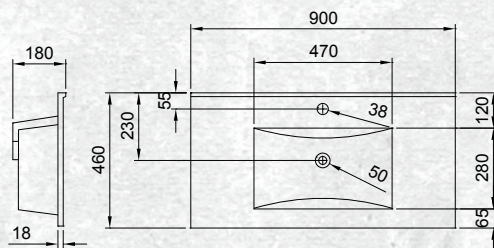

SPECIFICATION

TAPWARE AND ACCESSORIES NOT INCLUDED

www.placemakers.co.nz

mico

The bathroom specialist

www.mico.co.nz