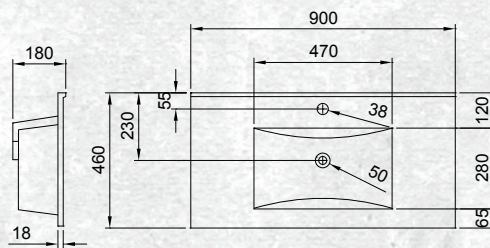

SPECIFICATION

TAPWARE AND ACCESSORIES NOT INCLUDED

www.placemakers.co.nz

mico

The bathroom specialist

www.mico.co.nz