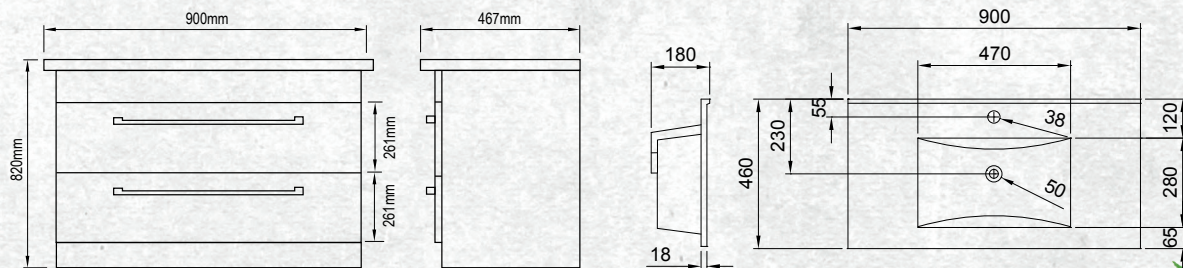

SPECIFICATION