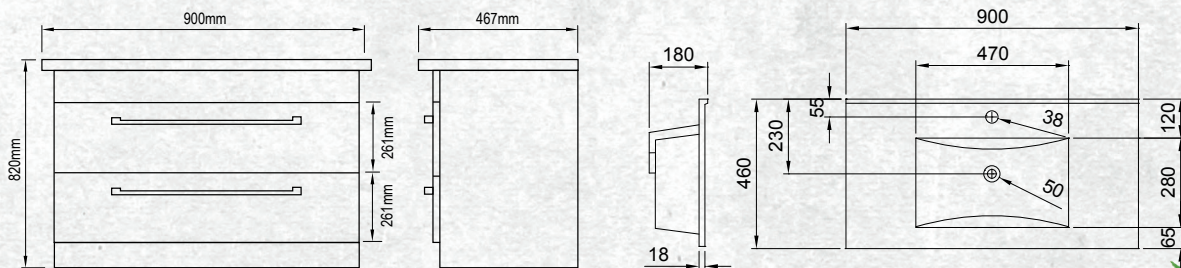

SPECIFICATION