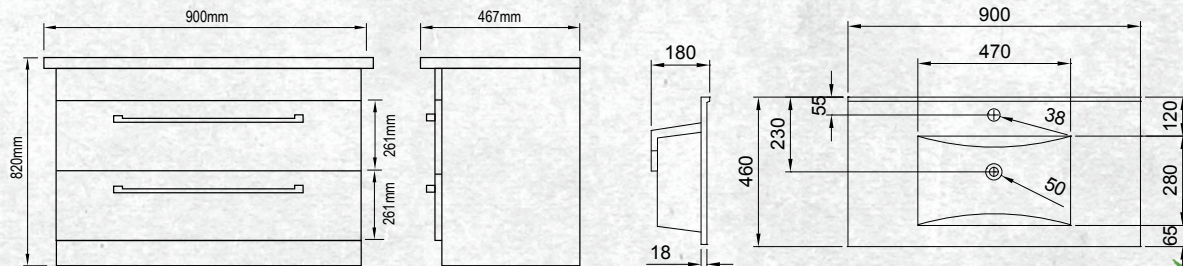

SPECIFICATION