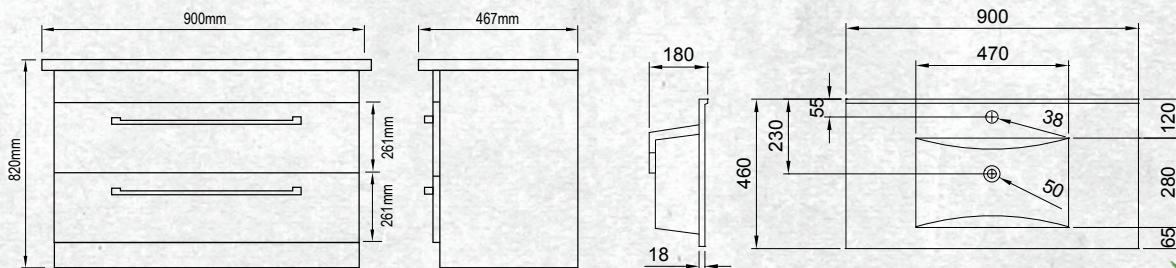

SPECIFICATION