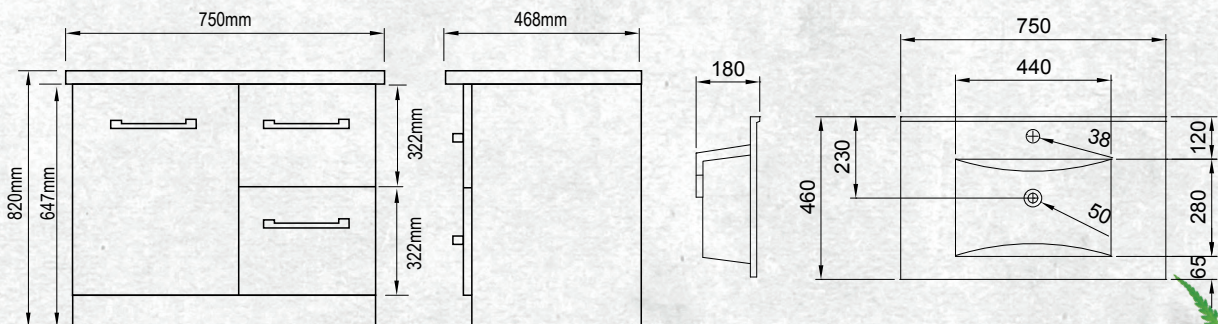

SPECIFICATION