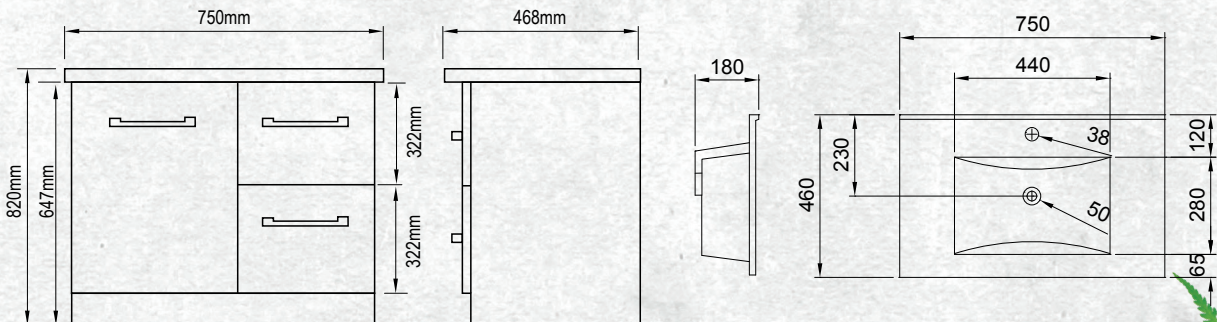

SPECIFICATION