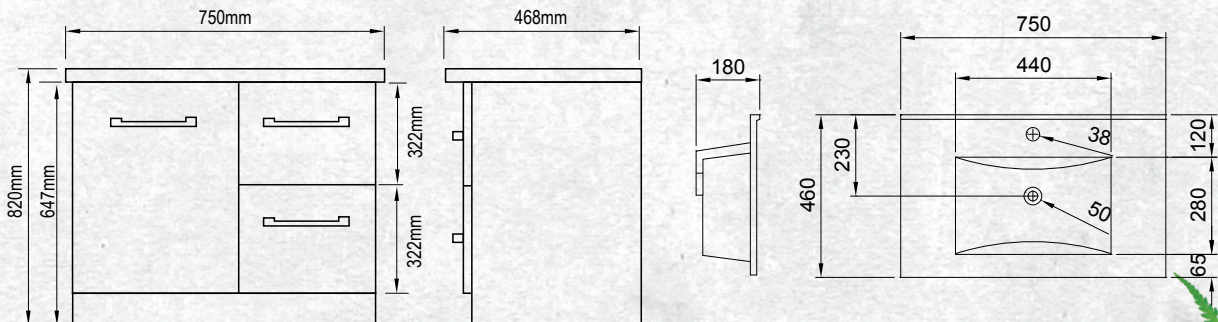

SPECIFICATION