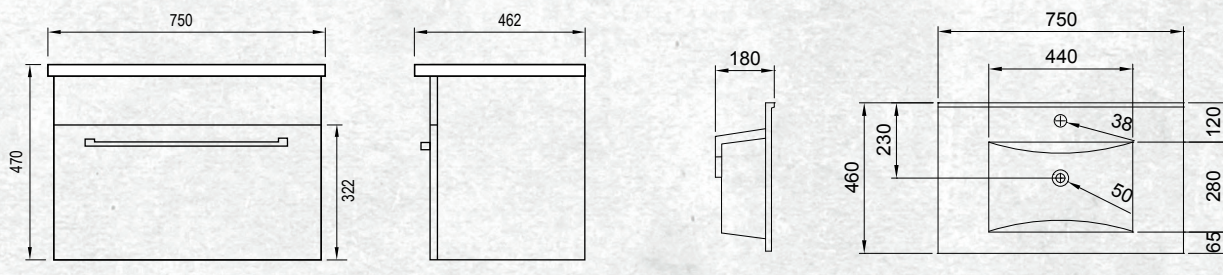

SPECIFICATION