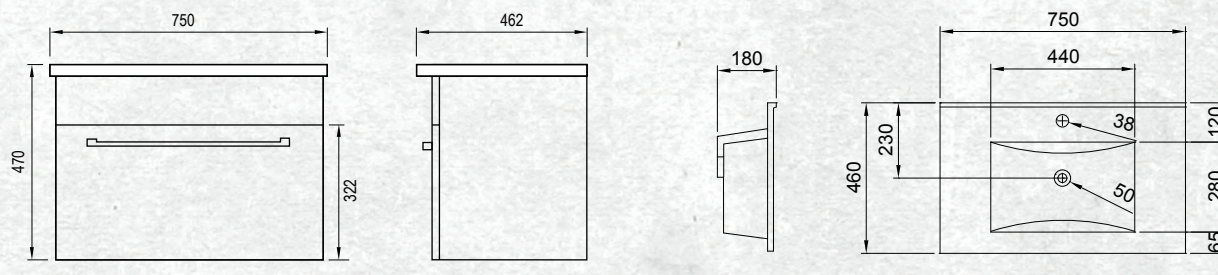

SPECIFICATION