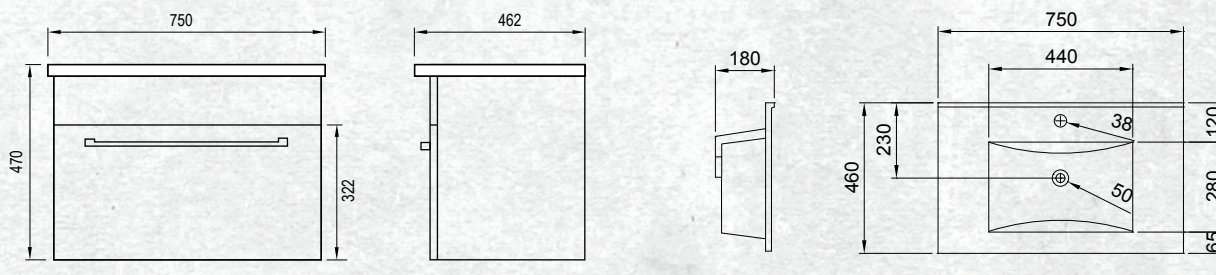

SPECIFICATION