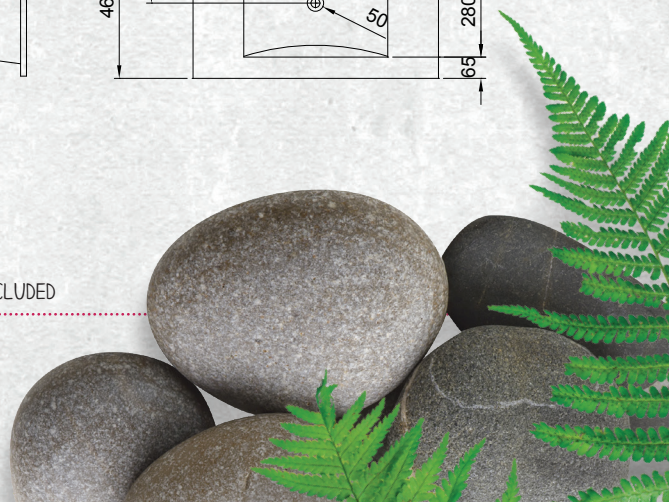

TAPWARE AND ACCESSORIES NOT INCLUDED

www.placemakers.co.nz

mico

The bathroom specialist

www.mico.co.nz

BATHROOMWARE
FOR REAL KIWIS
Raymor

BOSTON VANITIES

Boston vanities are fitted with a vitreous china top and come available in a variety of eye catching cabinet finishes.