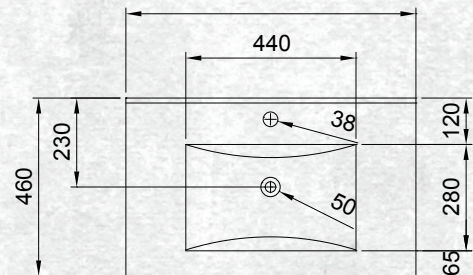

SPECIFICATION