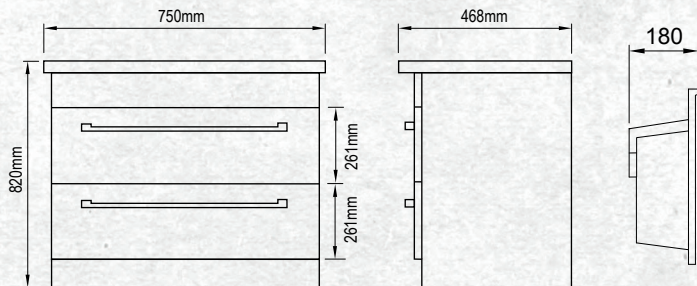

SPECIFICATION