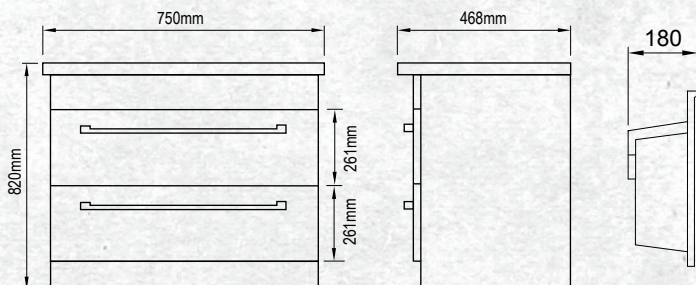

SPECIFICATION