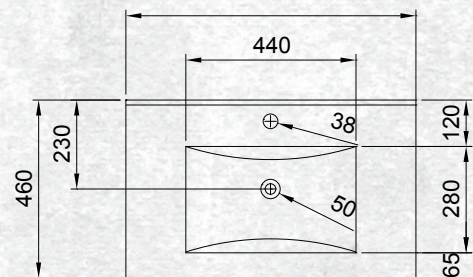

SPECIFICATION