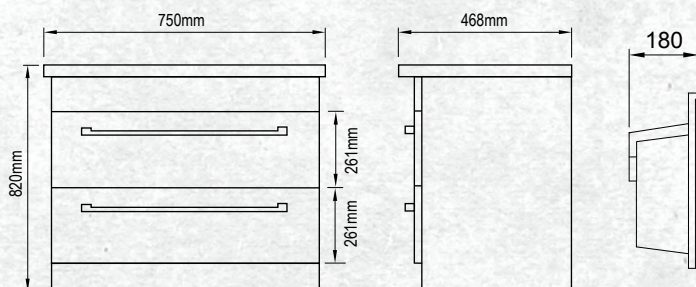

SPECIFICATION