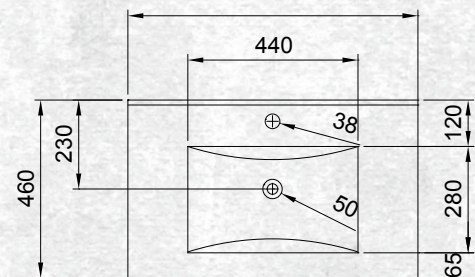

SPECIFICATION