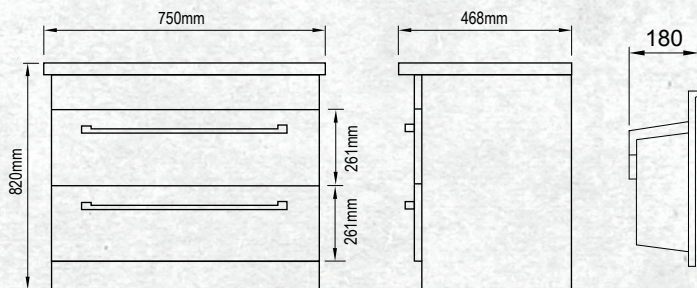

SPECIFICATION