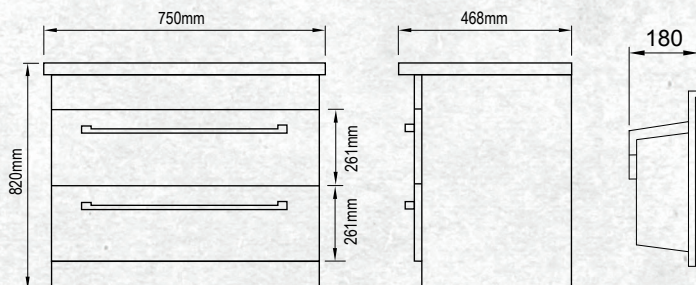

SPECIFICATION