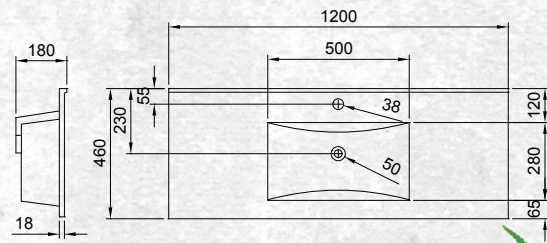

SPECIFICATION