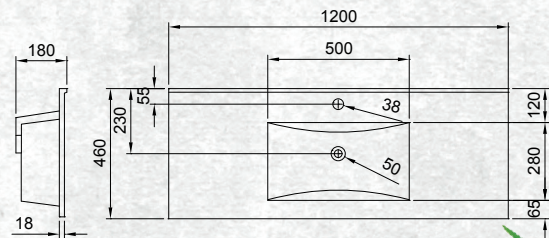

SPECIFICATION

TAPWARE AND ACCESSORIES NOT INCLUDED