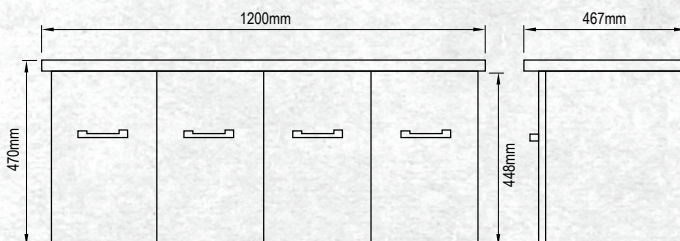

SPECIFICATION

TAPWARE AND ACCESSORIES NOT INCLUDED