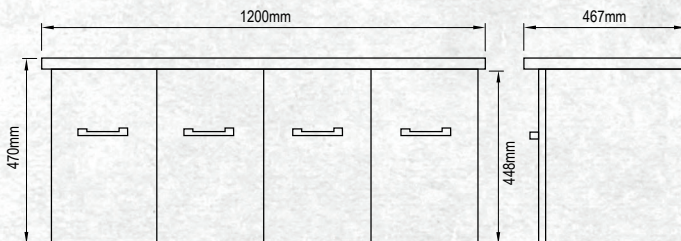

SPECIFICATION