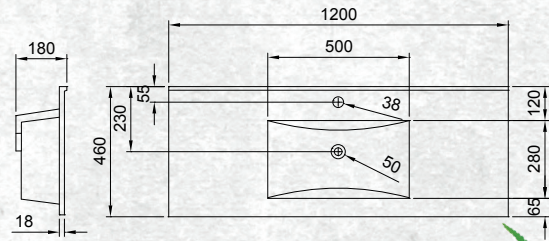

SPECIFICATION