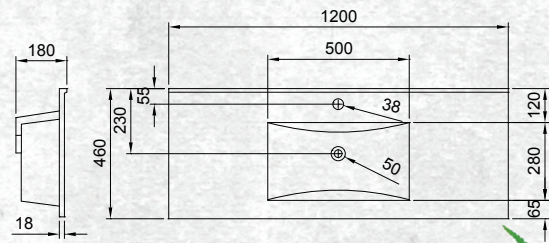

SPECIFICATION