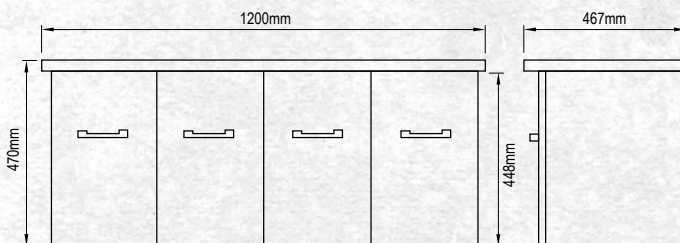

SPECIFICATION

TAPWARE AND ACCESSORIES NOT INCLUDED