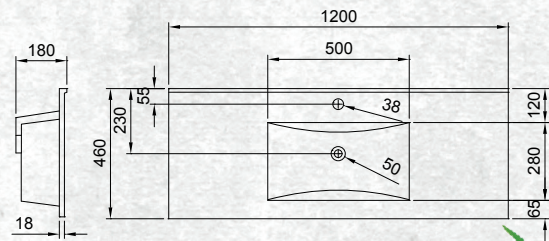

SPECIFICATION

TAPWARE AND ACCESSORIES NOT INCLUDED