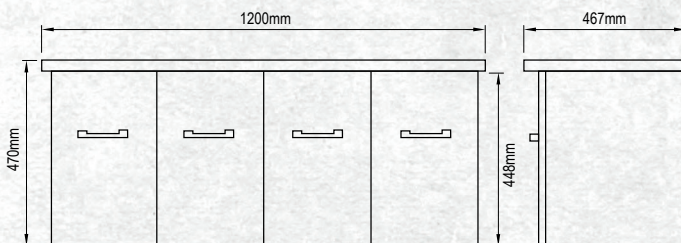

SPECIFICATION