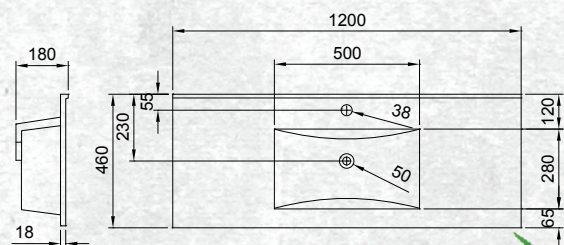

Driftwood
(7)656953

Manhattan Elm
(7)693518

Nordic Ash
(7)693519

French Oak
(7)715166

Charred Oak
(7)603490

SPECIFICATION

TAPWARE AND ACCESSORIES NOT INCLUDED

www.placemakers.co.nz