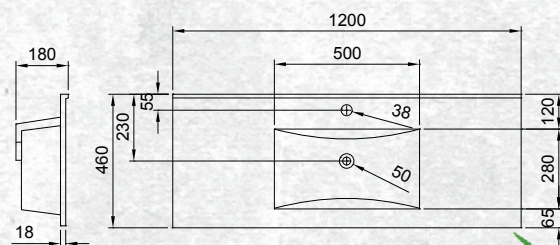

SPECIFICATION