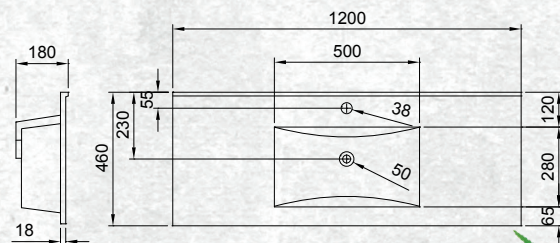

SPECIFICATION