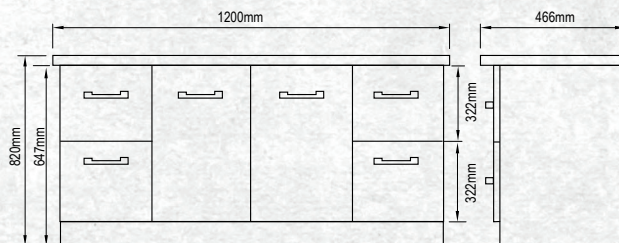

SPECIFICATION