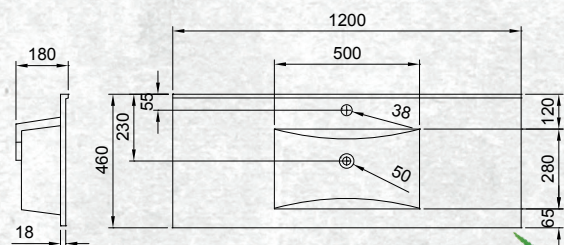

SPECIFICATION