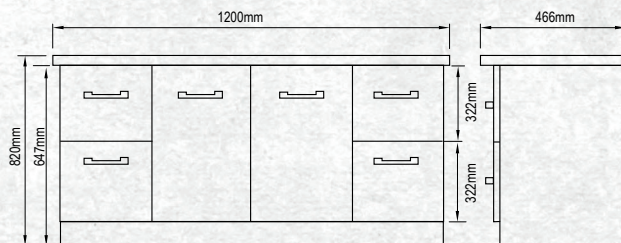

SPECIFICATION