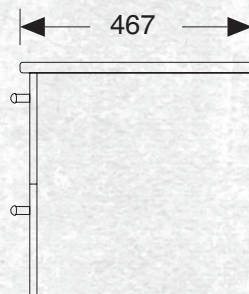

SPECIFICATION

TAPWARE AND ACCESSORIES NOT INCLUDED

www.placemakers.co.nz

mico

The bathroom specialist

www.mico.co.nz