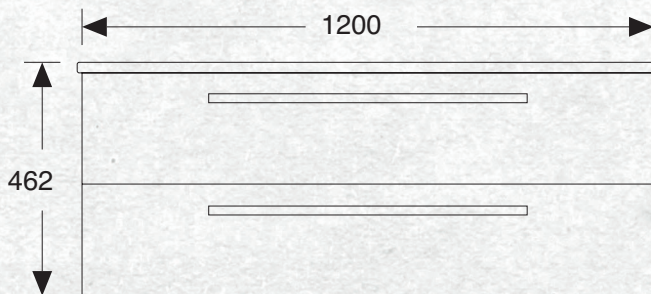

SPECIFICATION

TAPWARE AND ACCESSORIES NOT INCLUDED

www.placemakers.co.nz

mico

The bathroom specialist

www.mico.co.nz