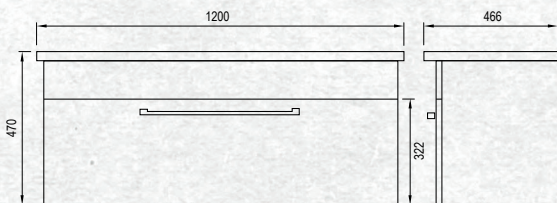

SPECIFICATION