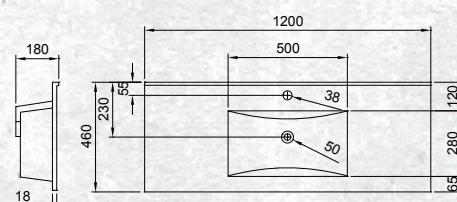

SPECIFICATION