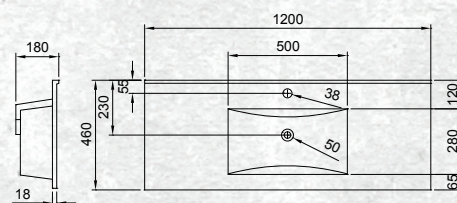

SPECIFICATION