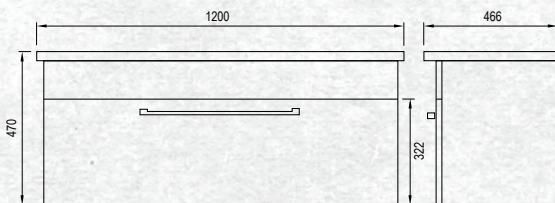

SPECIFICATION