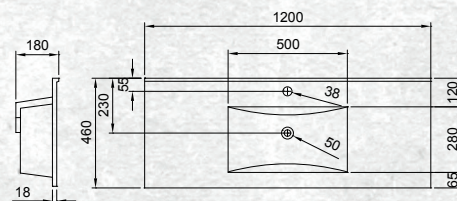

SPECIFICATION