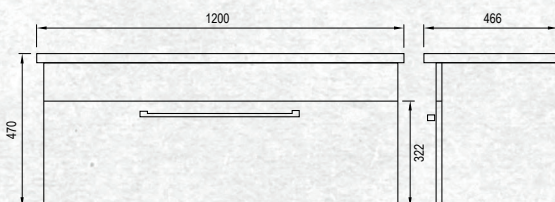

SPECIFICATION