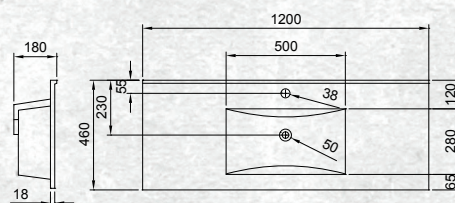

SPECIFICATION