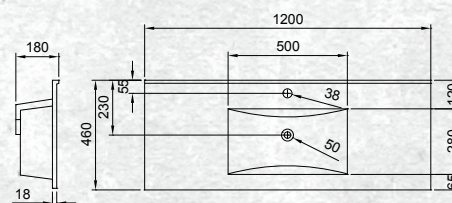

SPECIFICATION