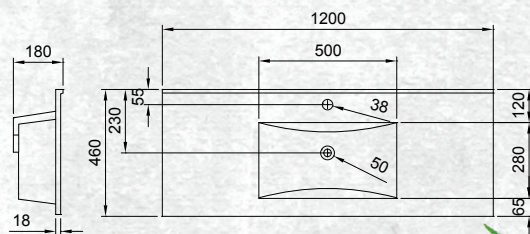

SPECIFICATION