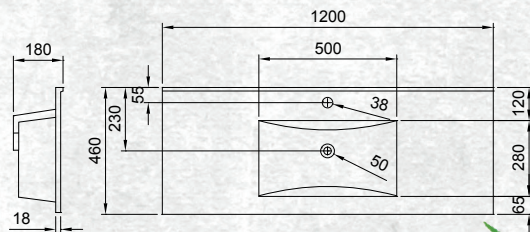

SPECIFICATION