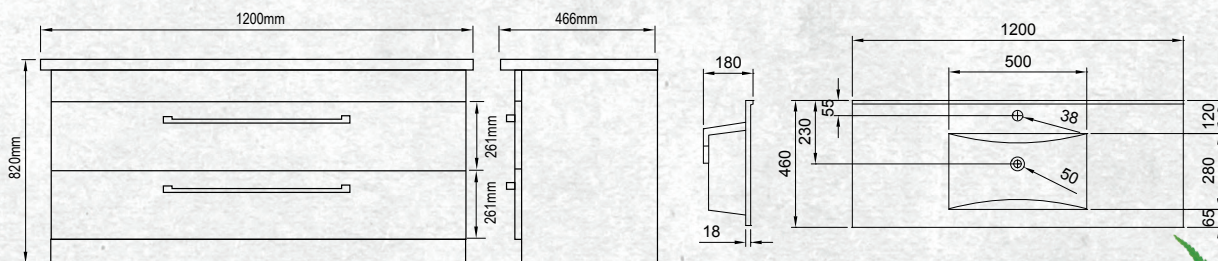

SPECIFICATION

TAPWARE AND ACCESSORIES NOT INCLUDED