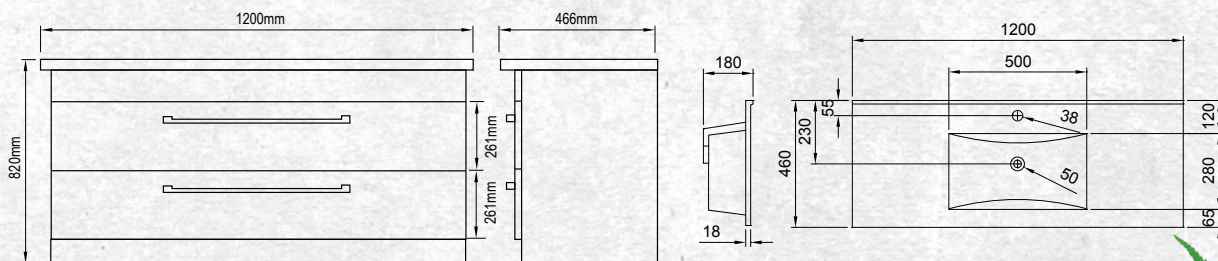

SPECIFICATION