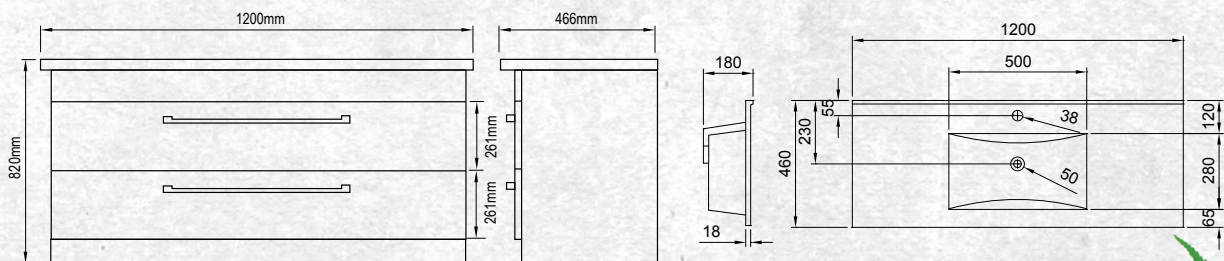

SPECIFICATION