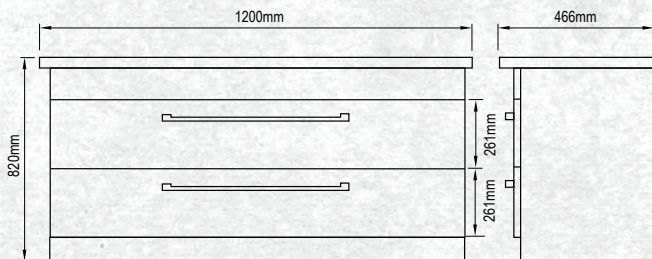

SPECIFICATION