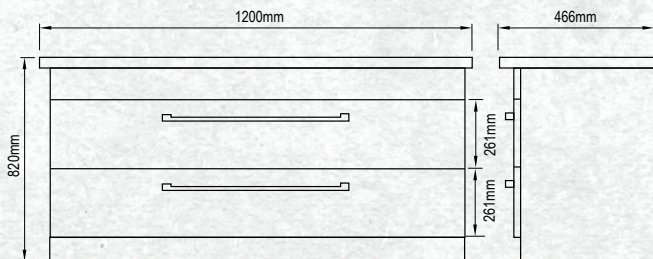

SPECIFICATION