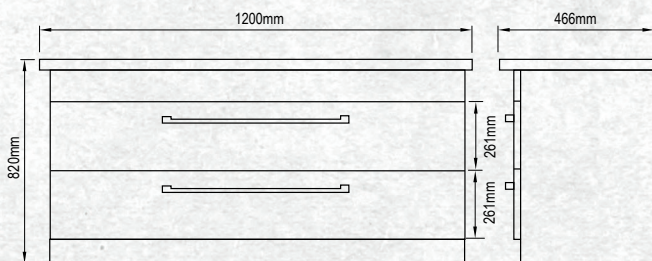

SPECIFICATION