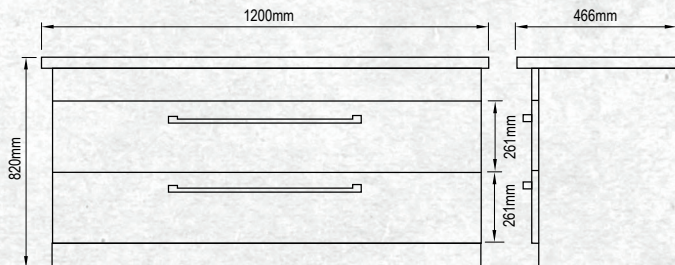

SPECIFICATION