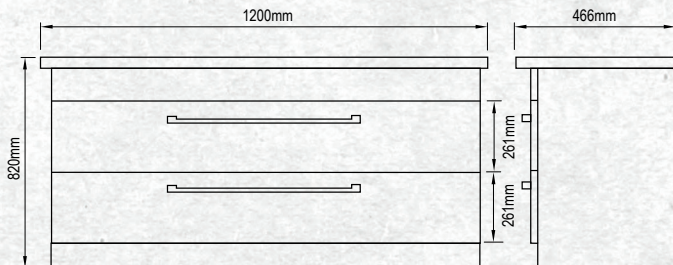

SPECIFICATION