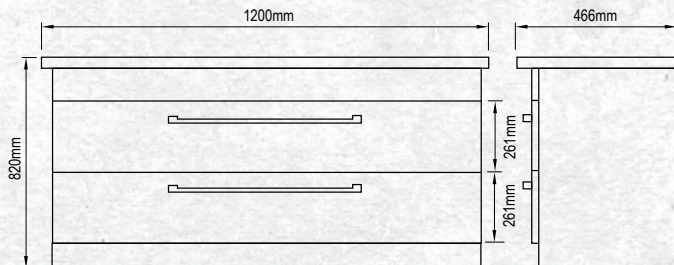

SPECIFICATION