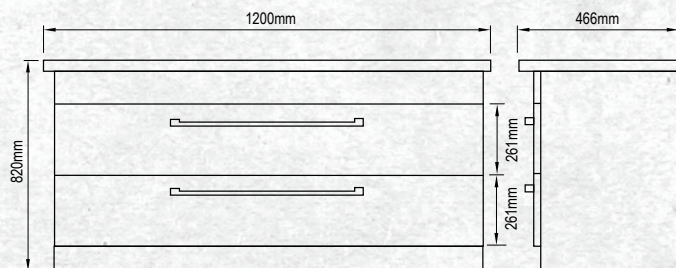

SPECIFICATION