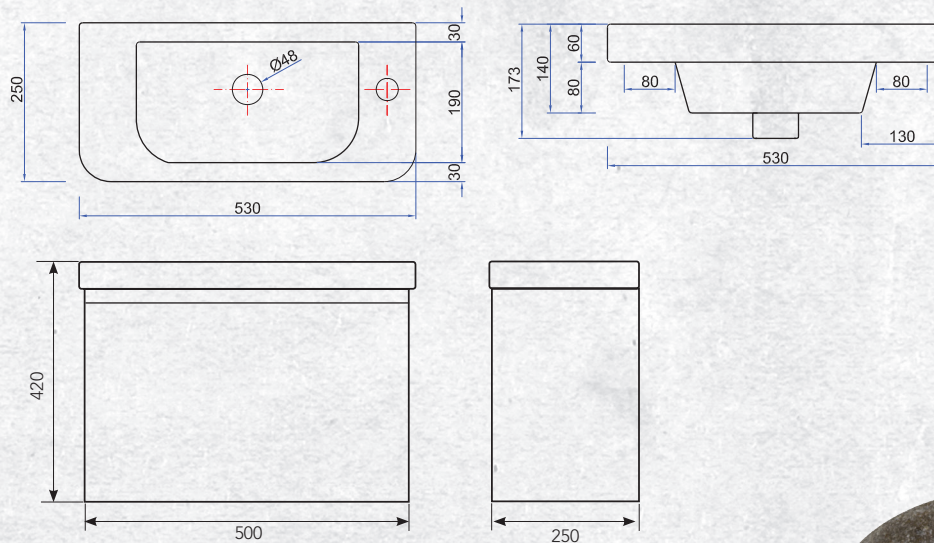

W 500mm, H 420mm, D 250mm
Single door

FINISH CODE
White Gloss **(7)708791**

OTHER FINISHES AVAILABLE

Grey/Rift
(7)709531

Black/Rift
(7)708804

SPECIFICATION

TAPWARE AND ACCESSORIES NOT INCLUDED

www.placemakers.co.nz