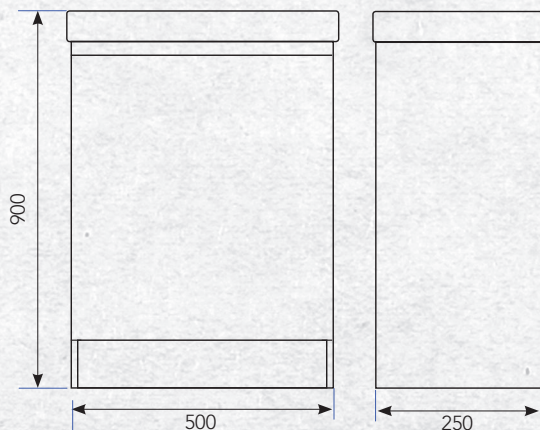

SPECIFICATION

TAPWARE AND ACCESSORIES NOT INCLUDED

www.placemakers.co.nz

mico

The bathroom specialist

www.mico.co.nz