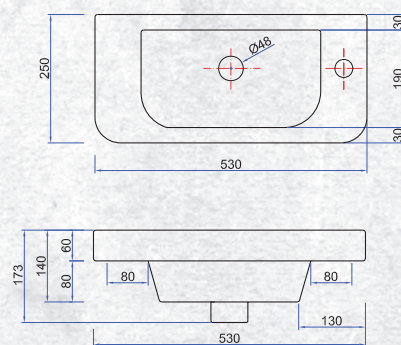

SPECIFICATION

TAPWARE AND ACCESSORIES NOT INCLUDED

www.placemakers.co.nz

mico

The bathroom specialist

www.mico.co.nz