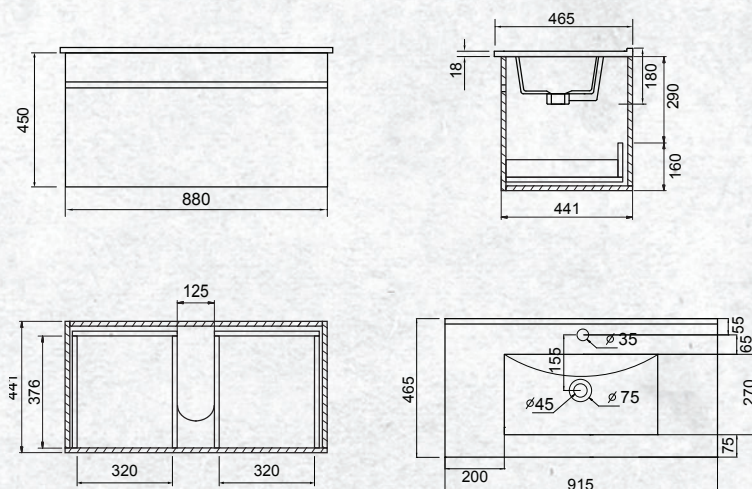

SPECIFICATION