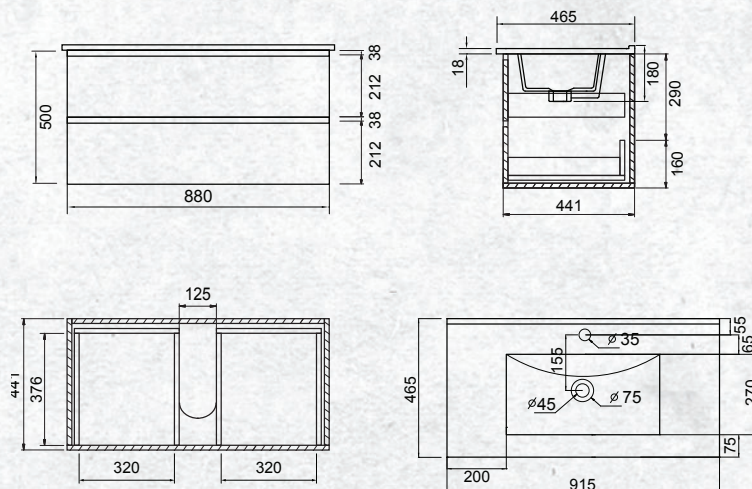

WALL HUNG 900MM 2 DRW

W 915mm, H 518mm, D 465mm
2 drawer

FINISH

White Gloss

CODE

(7)708785

OTHER FINISHES AVAILABLE

Grey/Rift
(7)708785

Black/Rift
(7)708798

SPECIFICATION

TAPWARE AND ACCESSORIES NOT INCLUDED