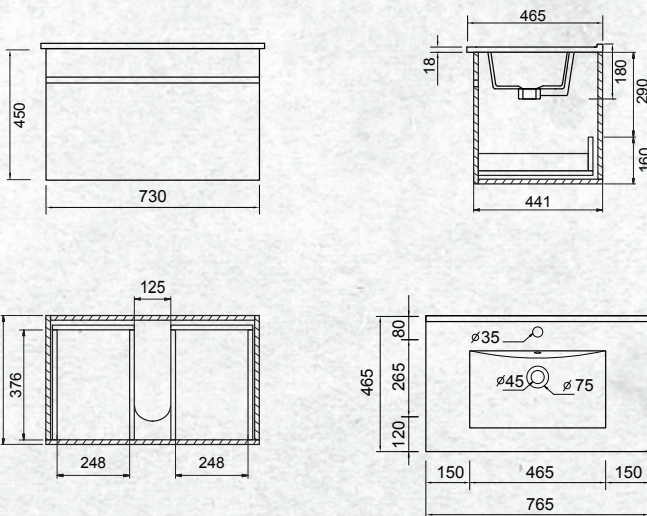

SPECIFICATION

TAPWARE AND ACCESSORIES NOT INCLUDED

www.placemakers.co.nz

www.mico.co.nz