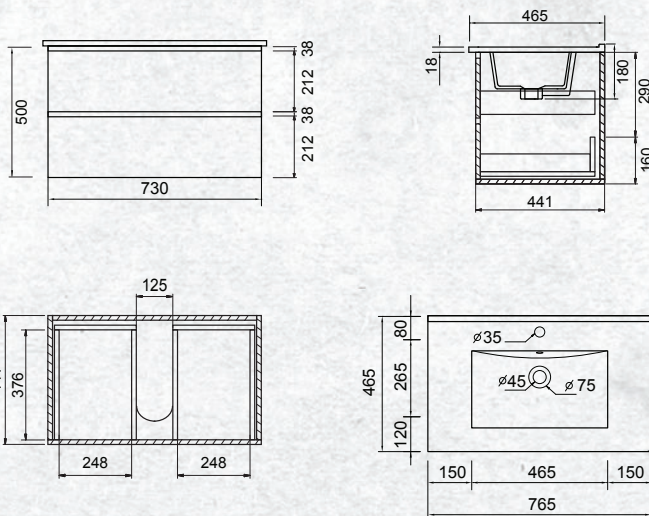

WALL HUNG 750MM 2 DRW

W 765mm, H 518mm, D 465mm
2 drawer

FINISH

White Gloss

CODE

(7)708781

OTHER FINISHES AVAILABLE

Grey/Rift
(7)709523

Black/Rift
(7)708795

SPECIFICATION

TAPWARE AND ACCESSORIES NOT INCLUDED