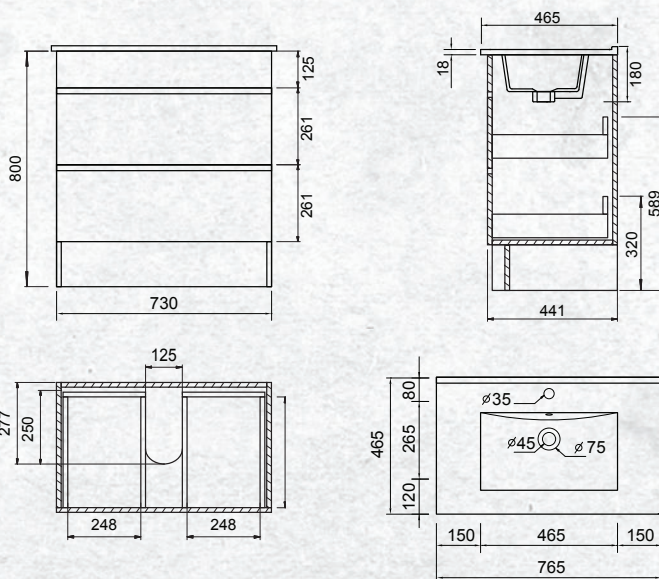

FLOOR STANDING 750MM 2 DRW

W 765mm, H 818 mm, D 465mm
2 drawer

FINISH

White Gloss

CODE

(7)708782

OTHER FINISHES AVAILABLE

Grey/Rift
(7)709524

Black/Rift
(7)708796

SPECIFICATION

TAPWARE AND ACCESSORIES NOT INCLUDED