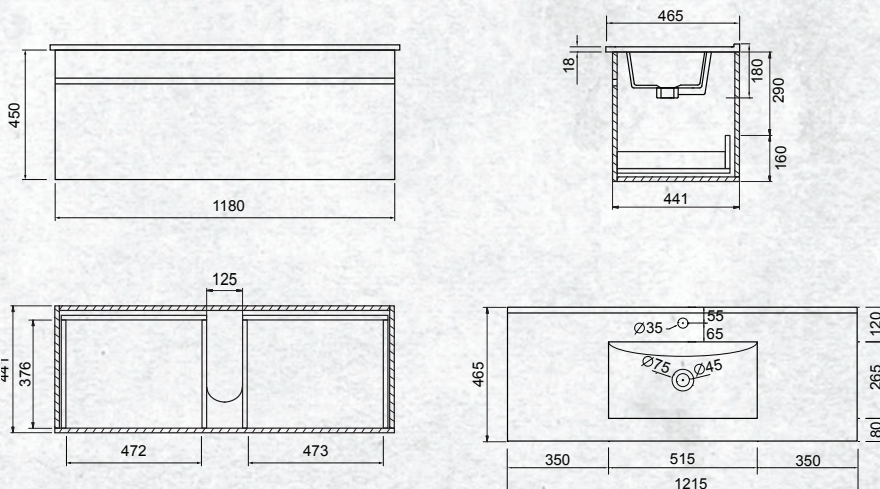

SPECIFICATION

TAPWARE AND ACCESSORIES NOT INCLUDED