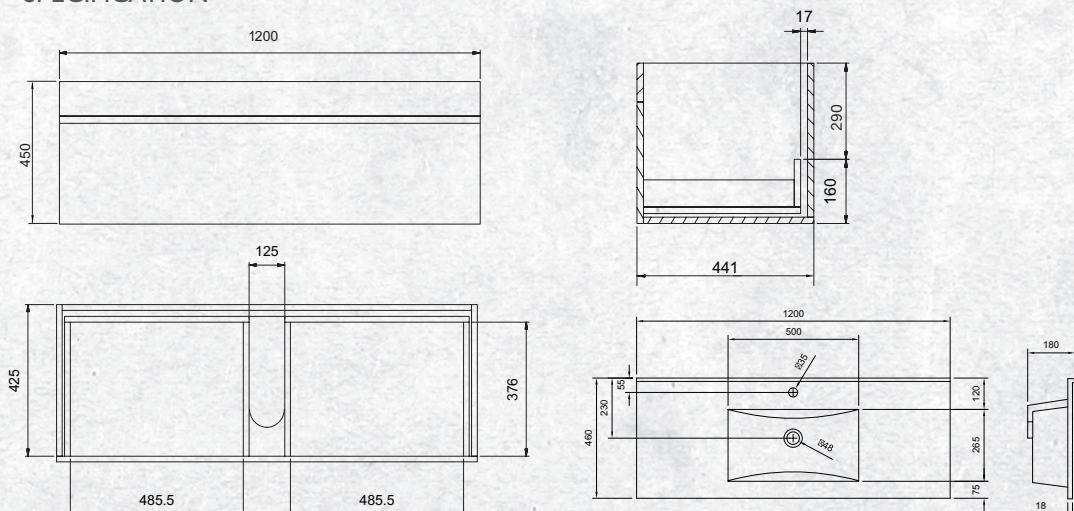

WALL HUNG 1200MM 1DRW

W 1200mm, H 470mm, D 460mm  
Single drawer

FINISH                      CODE  
**White Gloss**              **(7)708788**

OTHER FINISHES AVAILABLE

Grey/Rift  
(7)709528

Black/Rift  
(7)708806

## SPECIFICATION

TAPWARE AND ACCESSORIES NOT INCLUDED