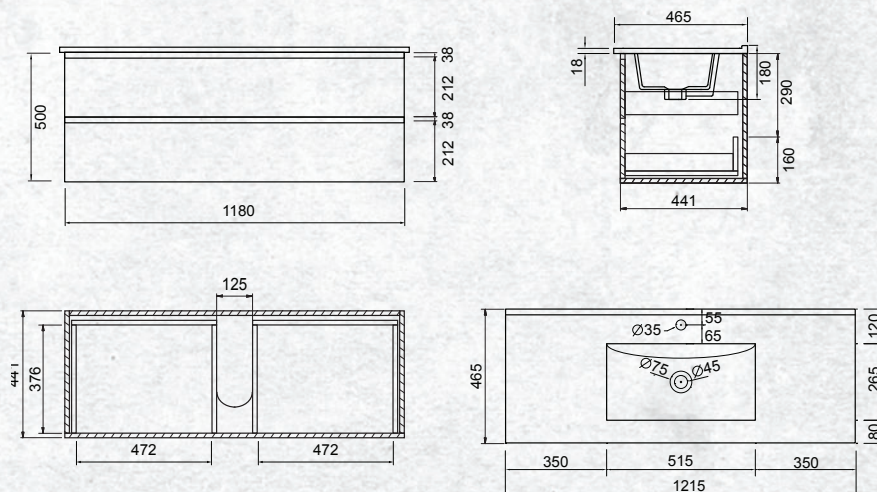

SPECIFICATION

TAPWARE AND ACCESSORIES NOT INCLUDED

www.placemakers.co.nz

www.mico.co.nz