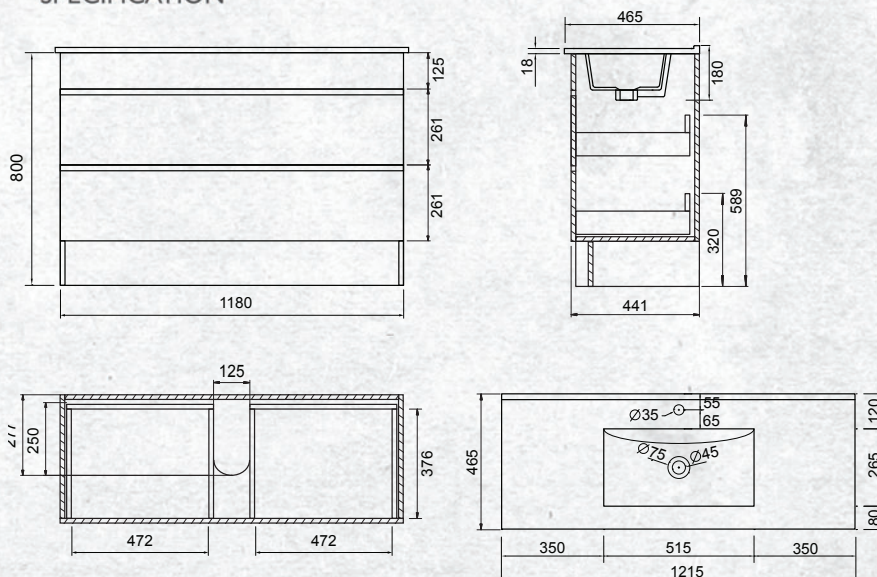

SPECIFICATION

TAPWARE AND ACCESSORIES NOT INCLUDED

www.placemakers.co.nz

www.mico.co.nz