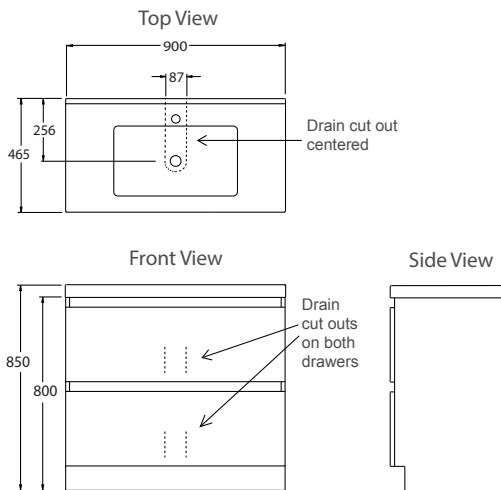

Valencia™ Vanity - 900mm

The most popular size and possibly the most versatile offering generous bench space and good storage.

Floor standing

Wall hung

Features

- Floor-standing or wall-hung.
- Single integrated bowl with overflow.
- One pre-drilled tap hole.
- Two spacious soft-close drawers for storage.
- Moisture resistant exterior.
- Fully enclosed rear for easy installation.
- Optional drawer inset strips: Double Silver, Scorched Oak or Salty Elm.

Colour/Finish

High Gloss White

Material

- Top: Hardwearing Durastone™.
- Drawers: MDF with high gloss polyurethane paint on exterior surfaces.

Included Components

- Vanity top.
- Drawers.

Technical Details

Floor standing

Wall hung

Product	Product Codes
900mm Valencia Vanity - Floor Standing	99231A-0
900mm Valencia Vanity - Wall Hung	99230A-0

Trusted in New Zealand Since 1982

New Zealand

133 Diana Drive, Glenfield, Auckland, New Zealand
 PO Box 100-146 NSMC, Auckland, 0745
 Ph: 0800 100 382 Fax: 0800 66 44 88
www.Englefield.co.nz

All measurements shown are in millimetres.
 Sizes are approximate.

Feb 2015
 1234599-A04-B