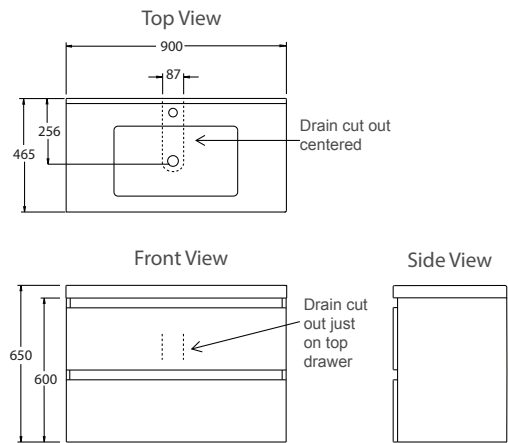

Valencia™ Vanity - 900mm

The most popular size and possibly the most versatile offering generous bench space and good storage.

Floor standing

Wall hung

Features

- Floor-standing or wall-hung.
- Single integrated bowl with overflow.
- One pre-drilled tap hole.
- Two spacious soft-close drawers for storage.
- Moisture resistant exterior.
- Fully enclosed rear for easy installation.
- Optional drawer inset strips: Double Silver, Scorched Oak or Salty Elm.

Colour/Finish

High Gloss White

Material

- Top: Hardwearing Durastone™.
- Drawers: MDF with high gloss polyurethane paint on exterior surfaces.

Included Components

- Vanity top.
- Drawers.

Technical Details

Floor standing

Wall hung

Product	Product Codes
900mm Valencia Vanity - Floor Standing	99231A-0
900mm Valencia Vanity - Wall Hung	99230A-0

Trusted in New Zealand Since 1982

New Zealand

133 Diana Drive, Glenfield, Auckland, New Zealand
 PO Box 100-146 NSMC, Auckland, 0745
 Ph: 0800 100 382 Fax: 0800 66 44 88
www.Englefield.co.nz

All measurements shown are in millimetres.
 Sizes are approximate.

Feb 2015
 1234599-A04-B