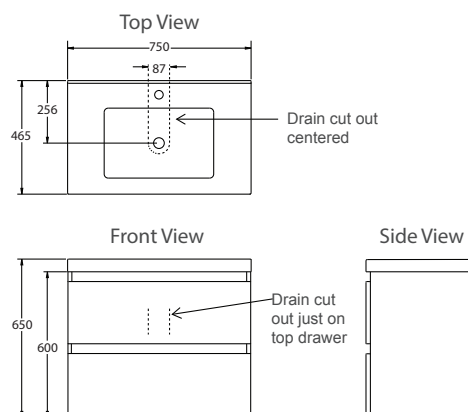

Wall hung

Product	Product Codes
750mm Valencia Vanity - Floor Standing	99229A-0
750mm Valencia Vanity - Wall Hung	99228A-0

Trusted in New Zealand Since 1982

New Zealand

133 Diana Drive, Glenfield, Auckland, New Zealand
PO Box 100-146 NSMC, Auckland, 0745
Ph: 0800 100 382 Fax: 0800 66 44 88
www.Englefield.co.nz

All measurements shown are in millimetres.
Sizes are approximate.

June 2014
1234598-A04-B