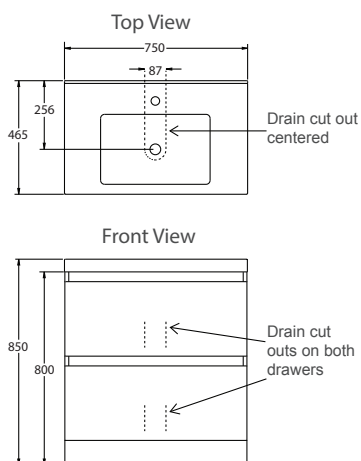

### Features

- Floor-standing or wall-hung.
- Single integrated bowl with overflow.
- One pre-drilled tap hole.
- Two spacious soft-close drawers for storage.
- Moisture resistant exterior.
- Fully enclosed rear for easy installation.
- Optional drawer inset strips: Double Silver, Scorched Oak or Salty Elm.

### Included Components

- Vanity top.
- Drawers.

### Wall hung

Product	Product Codes
750mm Valencia Vanity - Floor Standing	99229A-0
750mm Valencia Vanity - Wall Hung	99228A-0

Trusted in New Zealand Since 1982