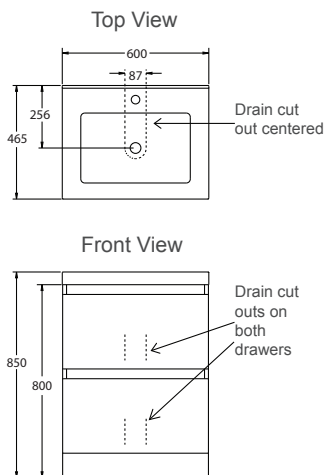

Valencia™ Vanity - 600mm

Perfect when space is at a premium, this compact unit still provides good storage space, and a full sized, generous bowl.

Floor standing

Wall hung

Features

- Floor-standing or wall-hung.
- Single integrated bowl with overflow.
- One pre-drilled tap hole.
- Two spacious soft-close drawers for storage.
- Moisture resistant exterior.
- Fully enclosed rear for easy installation.
- Optional drawer inset strips: Double Silver, Scorched Oak or Salty Elm.

Colour/Finish

High Gloss White

Material

- Top: Hardwearing Durastone™.
- Drawers: MDF with high gloss polyurethane paint on exterior surfaces.

Included Components

- Vanity top.
- Drawers.

Technical Details

Floor standing

Wall hung

Product	Product Codes
600mm Valencia Vanity - Floor Standing	99227A-0
600mm Valencia Vanity - Wall Hung	99226A-0

Trusted in New Zealand Since 1982

New Zealand

133 Diana Drive, Glenfield, Auckland, New Zealand
 PO Box 100-146 NSMC, Auckland, 0745
 Ph: 0800 100 382 Fax: 0800 66 44 88
www.Englefield.co.nz

All measurements shown are in millimetres.
 Sizes are approximate.

Jun 2014
 1234597-A04-B