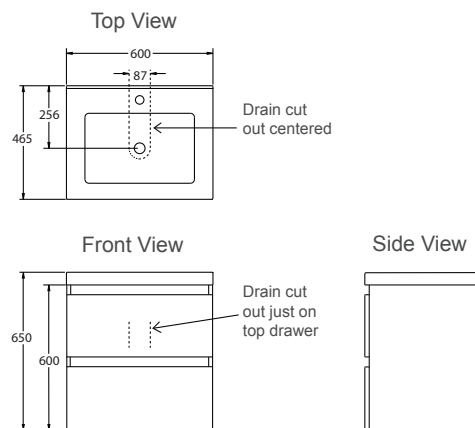

Valencia™ Vanity - 600mm

Perfect when space is at a premium, this compact unit still provides good storage space, and a full sized, generous bowl.

Floor standing

Wall hung

Features

- Floor-standing or wall-hung.
- Single integrated bowl with overflow.
- One pre-drilled tap hole.
- Two spacious soft-close drawers for storage.
- Moisture resistant exterior.
- Fully enclosed rear for easy installation.
- Optional drawer inset strips: Double Silver, Scorched Oak or Salty Elm.

Colour/Finish

High Gloss White

Material

- Top: Hardwearing Durastone™.
- Drawers: MDF with high gloss polyurethane paint on exterior surfaces.

Included Components

- Vanity top.
- Drawers.

Technical Details

Floor standing

Wall hung

Product	Product Codes
600mm Valencia Vanity - Floor Standing	99227A-0
600mm Valencia Vanity - Wall Hung	99226A-0

Trusted in New Zealand Since 1982

New Zealand

133 Diana Drive, Glenfield, Auckland, New Zealand
 PO Box 100-146 NSMC, Auckland, 0745
 Ph: 0800 100 382 Fax: 0800 66 44 88
www.Englefield.co.nz

All measurements shown are in millimetres.
 Sizes are approximate.

Jun 2014
 1234597-A04-B