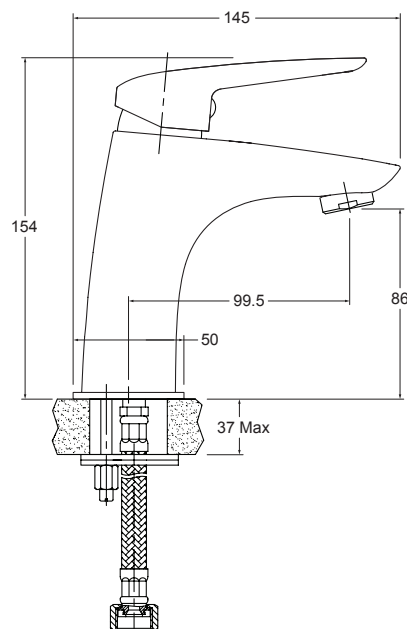

- Easy to install.
- Hardwearing polished chrome.
- Suitable for mains pressure.

Colour/Finish

Polished chrome.

Material

Metal construction.

Included Components

- Fitting kit.
- Braided hoses.

MAINS PRESSURE
WELS RATING
(5 Star, 6L / min)

Technical Details

Side View

Product Codes

Sorrento - Basin Mixer

97541A-CP

Trusted in New Zealand Since 1982

New Zealand

133 Diana Drive, Glenfield, Auckland, New Zealand
PO Box 100-146 NSMC, Auckland, 0745
Ph: 0800 100 382 Fax: 0800 66 44 88
www.Englefield.co.nz

All measurements shown are in millimetres.
Sizes are approximate.

July 2018
1260233-A04-B