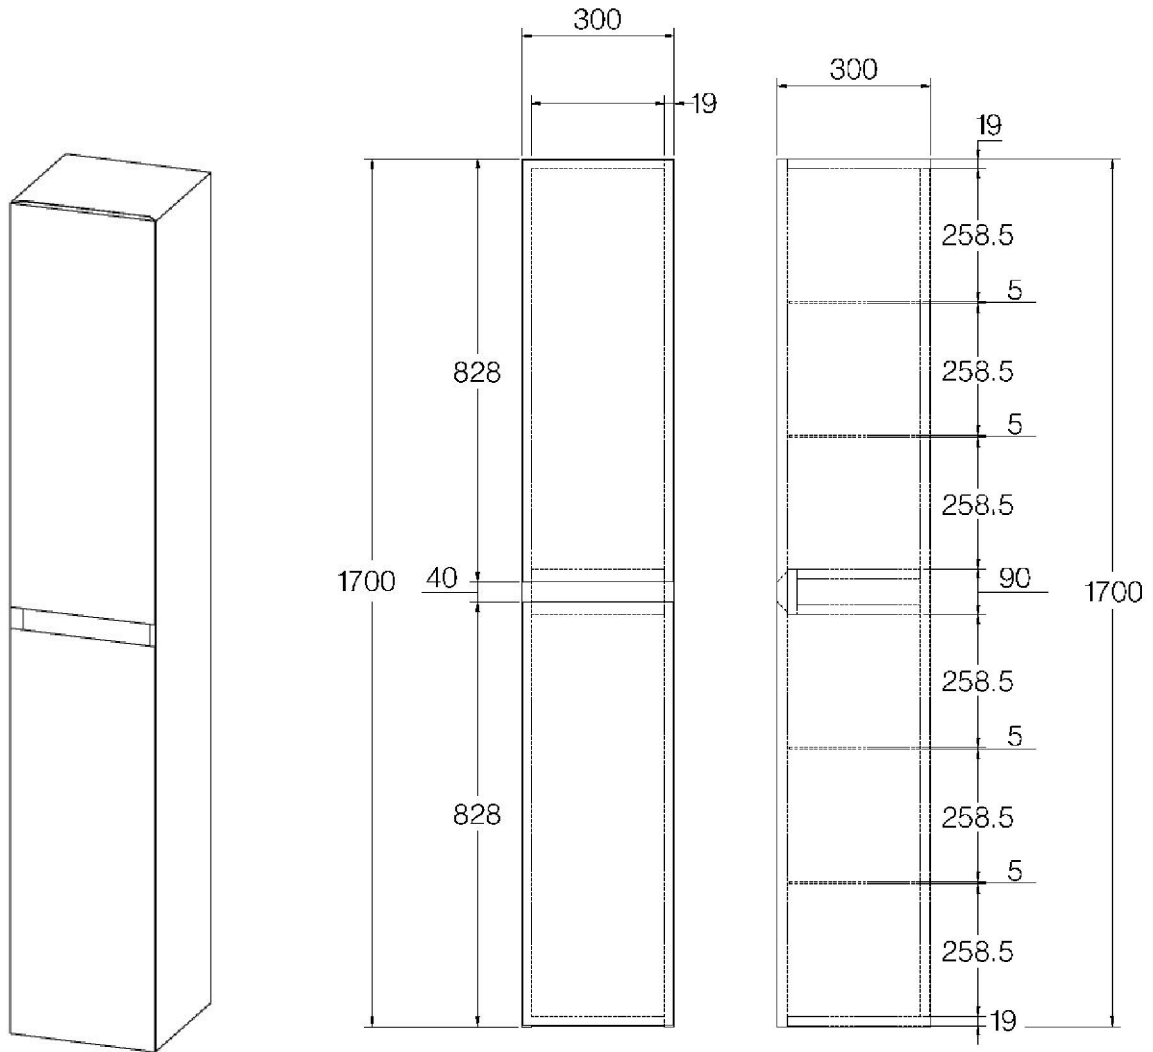

SPECIFICATION SHEET

Kolum 1700 Tower Station

Product:	Kolum 1700 Tower Station			
Size:	H1700 X W300 X D300			
Material:	Gloss White - Moisture resistant MRF Other Colour - Veneer on durable plywood			
Colour / Code:	4520	8592	8590	8594
				
	Gloss White	Dark Oak	American Walnut	Washed Oak