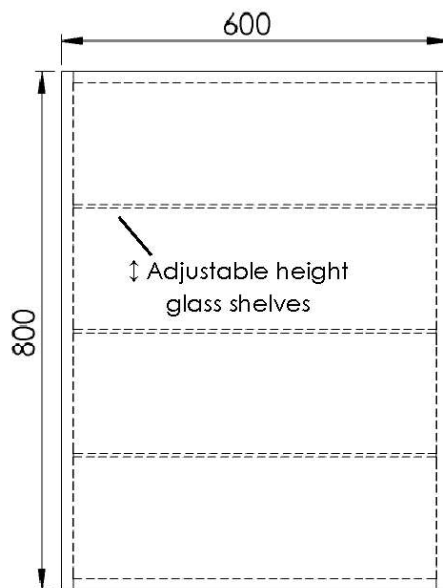

## Kolum 600mm 1 Door Mirror Cabinet

### Features

- Mirror Cabinet
- 1 Door
- Colours: Timber Veneer on Plywood
- Dimensions: H800 x W600 x D129

### Technical Details

Note: All measurements shown are in millimetres. Sizes are nominal.

FRONT VIEW

SIDE VIEW