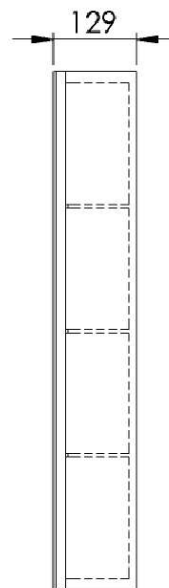

## Kolum 600mm 1 Door Mirror Cabinet

### Features

- Mirror Cabinet
- 1 Door
- Colours: Timber Veneer on Plywood
- Dimensions: H800 x W600 x D129

### Technical Details

Note: All measurements shown are in millimetres. Sizes are nominal.

FRONT VIEW

SIDE VIEW