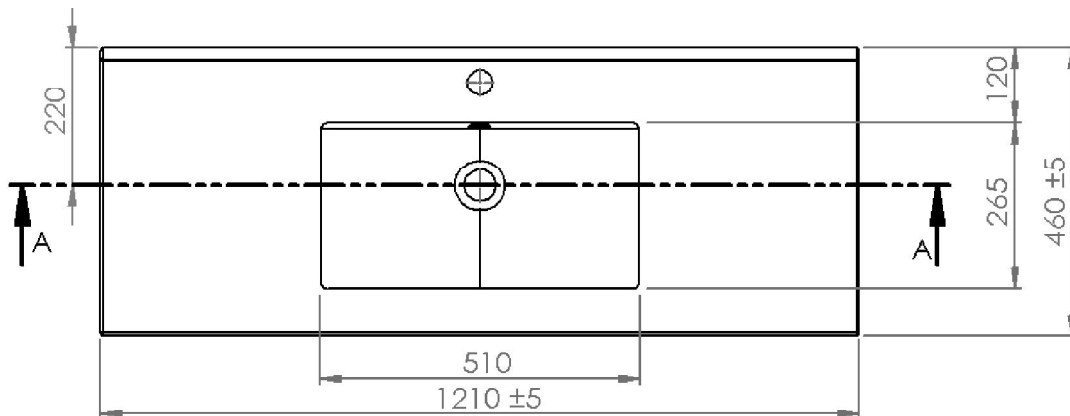

## Kolum 1200 Wall Hung Vanity

(see page 2 for the basin)

Product:	Kolum 1200 Wall Hung Vanity			
Vanity Size:	H420 X W1200 X D465			
Cabinet Size:	H400 X W1190 X D455			
Cabinet Material:	Gloss White	Moisture resistant board MRF		
Colour:		Timble Veneer On Durable Plywood		
Colour / Code:	8540	8510	8512	8514
				
	Gloss White	American Walnut	Dark Oak	Washed Oak

\*Disclaimer: Measurements are nominal. Tapware &Wastes are for display only.  
 Actual product colours may vary from colours shown on different monitor.

SPECIFICATION SHEET

## Standard 1200 Single Basin

Product:	Standard 1200 Single Basin
Code:	4230
Basin Size:	W1210 ( $\pm 5$ ) X D465
Material:	Vitreous China

\*Disclaimer: Measurements are nominal. Tapware & Wastes are for display only.