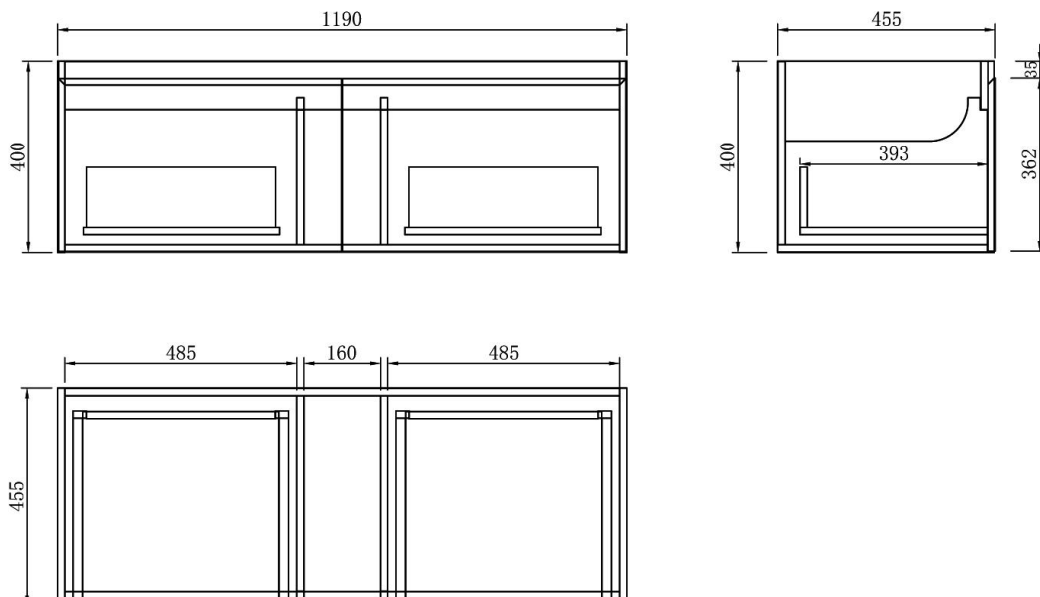

## Kolum 1200 Wall Hung Vanity

(see page 2 for the basin)

Product:	Kolum 1200 Wall Hung Vanity			
Vanity Size:	H420 X W1200 X D465			
Cabinet Size:	H400 X W1190 X D455			
Cabinet Material:	Gloss White	Moisture resistant board MRF		
Colour:		Timble Veneer On Durable Plywood		
Colour / Code:	8540	8510	8512	8514
				
	Gloss White	American Walnut	Dark Oak	Washed Oak

\*Disclaimer: Measurements are nominal. Tapware &Wastes are for display only.  
 Actual product colours may vary from colours shown on different monitor.

SPECIFICATION SHEET

## Standard 1200 Single Basin

Product:	Standard 1200 Single Basin
Code:	4230
Basin Size:	W1210 ( $\pm 5$ ) X D465
Material:	Vitreous China

\*Disclaimer: Measurements are nominal. Tapware & Wastes are for display only.