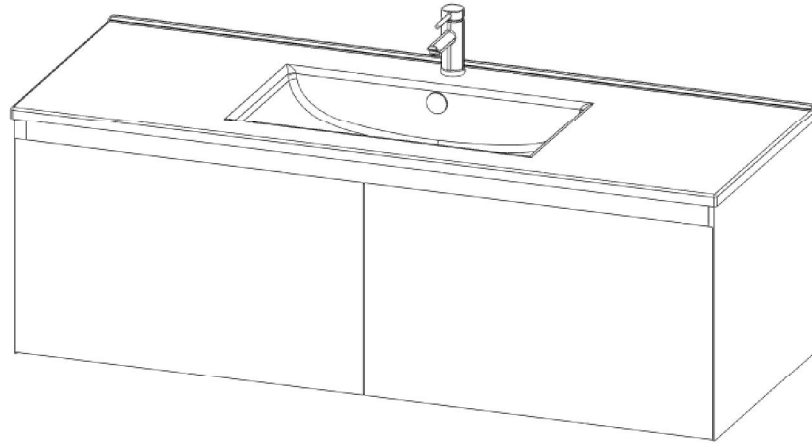

## Kolum 1200 Wall Hung Vanity

(see page 2 for the basin)

Product:	Kolum 1200 Wall Hung Vanity			
Vanity Size:	H420 X W1200 X D465			
Cabinet Size:	H400 X W1190 X D455			
Cabinet Material:	Gloss White	Moisture resistant board MRF		
Colour:		Timble Veneer On Durable Plywood		
Colour / Code:	8540	8510	8512	8514
				
	Gloss White	American Walnut	Dark Oak	Washed Oak

\*Disclaimer: Measurements are nominal. Tapware &Wastes are for display only.  
 Actual product colours may vary from colours shown on different monitor.

SPECIFICATION SHEET

## Standard 1200 Single Basin

Product:	Standard 1200 Single Basin
Code:	4230
Basin Size:	W1210 ( $\pm 5$ ) X D465
Material:	Vitreous China

\*Disclaimer: Measurements are nominal. Tapware & Wastes are for display only.