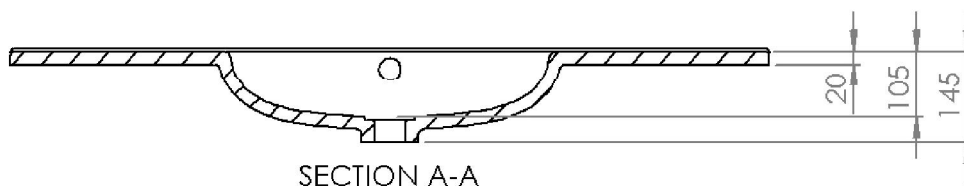

## Kolum 1200 Wall Hung Vanity

(see page 2 for the basin)

Product:	Kolum 1200 Wall Hung Vanity			
Vanity Size:	H420 X W1200 X D465			
Cabinet Size:	H400 X W1190 X D455			
Cabinet Material:	Gloss White	Moisture resistant board MRF		
Colour:		Timble Veneer On Durable Plywood		
Colour / Code:	8540	8510	8512	8514
				
	Gloss White	American Walnut	Dark Oak	Washed Oak

\*Disclaimer: Measurements are nominal. Tapware &Wastes are for display only.  
 Actual product colours may vary from colours shown on different monitor.

SPECIFICATION SHEET

## Standard 1200 Single Basin

Product:	Standard 1200 Single Basin
Code:	4230
Basin Size:	W1210 ( $\pm 5$ ) X D465
Material:	Vitreous China

\*Disclaimer: Measurements are nominal. Tapware & Wastes are for display only.