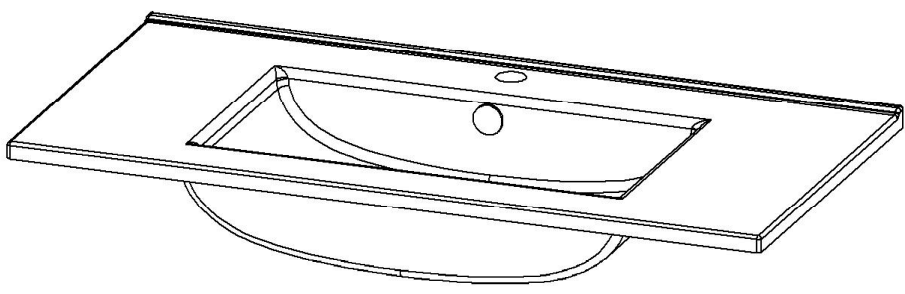

SPECIFICATION SHEET

Kolum 900 Wall Hung Vanity

(see page 2 for the basin)

Product:	Kolum 900 Wall Hung Vanity			
Vanity Size:	H420 X W900 X D465			
Cabinet Size:	H400 X W900 X D455			
Cabinet Material:	Gloss White	Moisture resistant board		
	Colour	Timble Veneer On Durable Plywood		
Colour / Code:	8535	8505	8507	8509
				
	Gloss White	American Walnut	Dark Oak	Washed Oak

*Disclaimer: Measurements are nominal. Tapware &Wastes are for display only.

@ 2016 Newtech. All rights reserved.

SPECIFICATION SHEET
Standard 900 Basin

Product: Standard 900 Basin
Code: 4225
Basin Size: W910 (±5) X D465
Material: Vitreous China