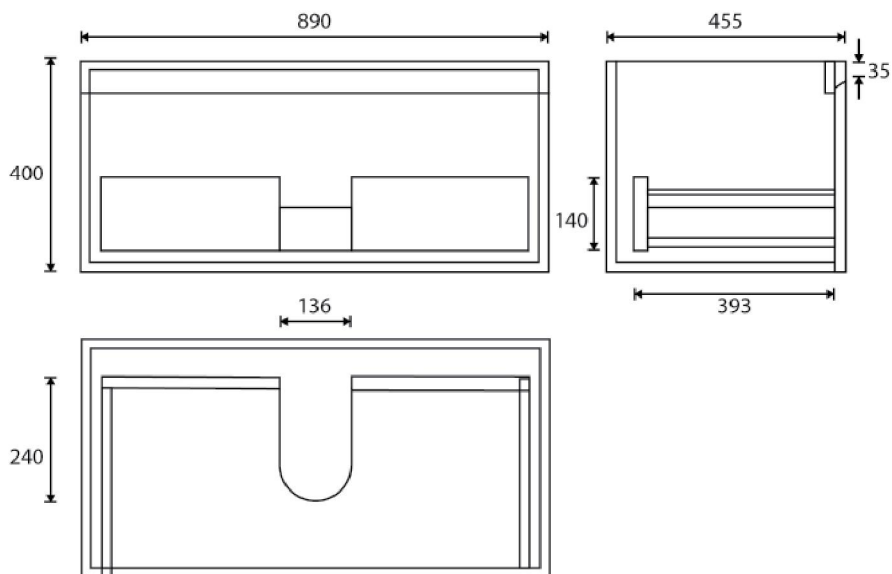

SPECIFICATION SHEET

Kolum 900 Wall Hung Vanity

(see page 2 for the basin)

Product:	Kolum 900 Wall Hung Vanity			
Vanity Size:	H420 X W900 X D465			
Cabinet Size:	H400 X W900 X D455			
Cabinet Material:	Gloss White	Moisture resistant board		
	Colour	Timble Veneer On Durable Plywood		
Colour / Code:	8535	8505	8507	8509
				
	Gloss White	American Walnut	Dark Oak	Washed Oak

*Disclaimer: Measurements are nominal. Tapware &Wastes are for display only.

@ 2016 Newtech. All rights reserved.

SPECIFICATION SHEET
Standard 900 Basin

Product: Standard 900 Basin
Code: 4225
Basin Size: W910 (±5) X D465
Material: Vitreous China