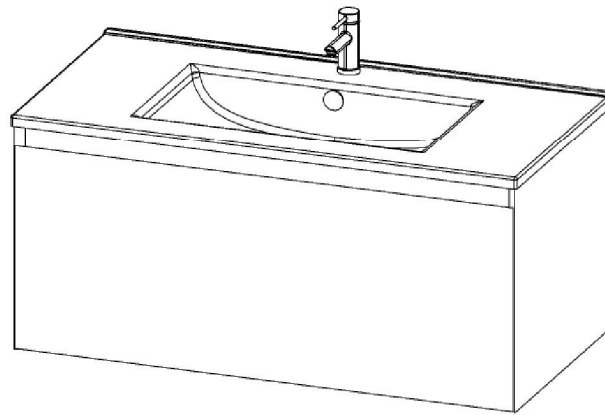

SPECIFICATION SHEET

Kolum 900 Wall Hung Vanity

(see page 2 for the basin)

Product:	Kolum 900 Wall Hung Vanity			
Vanity Size:	H420 X W900 X D465			
Cabinet Size:	H400 X W900 X D455			
Cabinet Material:	Gloss White	Moisture resistant board		
	Colour	Timble Veneer On Durable Plywood		
Colour / Code:	8535	8505	8507	8509
				
	Gloss White	American Walnut	Dark Oak	Washed Oak

*Disclaimer: Measurements are nominal. Tapware &Wastes are for display only.

@ 2016 Newtech. All rights reserved.

SPECIFICATION SHEET
Standard 900 Basin

Product: Standard 900 Basin
Code: 4225
Basin Size: W910 (±5) X D465
Material: Vitreous China