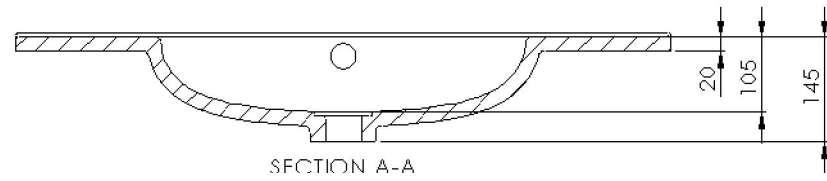

SPECIFICATION SHEET

Kolum 900 Wall Hung Vanity

(see page 2 for the basin)

Product:	Kolum 900 Wall Hung Vanity			
Vanity Size:	H420 X W900 X D465			
Cabinet Size:	H400 X W900 X D455			
Cabinet Material:	Gloss White	Moisture resistant board		
	Colour	Timble Veneer On Durable Plywood		
Colour / Code:	8535	8505	8507	8509
				
	Gloss White	American Walnut	Dark Oak	Washed Oak

*Disclaimer: Measurements are nominal. Tapware &Wastes are for display only.

@ 2016 Newtech. All rights reserved.

SPECIFICATION SHEET
Standard 900 Basin

Product: Standard 900 Basin
Code: 4225
Basin Size: W910 (±5) X D465
Material: Vitreous China