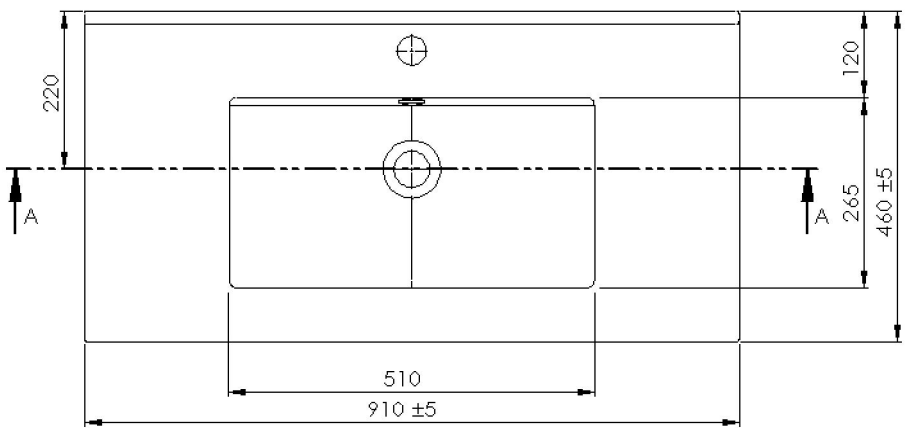

SPECIFICATION SHEET

Kolum 900 Wall Hung Vanity

(see page 2 for the basin)

Product:	Kolum 900 Wall Hung Vanity			
Vanity Size:	H420 X W900 X D465			
Cabinet Size:	H400 X W900 X D455			
Cabinet Material:	Gloss White	Moisture resistant board		
	Colour	Timble Veneer On Durable Plywood		
Colour / Code:	8535	8505	8507	8509
				
	Gloss White	American Walnut	Dark Oak	Washed Oak

*Disclaimer: Measurements are nominal. Tapware &Wastes are for display only.

@ 2016 Newtech. All rights reserved.

SPECIFICATION SHEET
Standard 900 Basin

Product: Standard 900 Basin
Code: 4225
Basin Size: W910 (±5) X D465
Material: Vitreous China