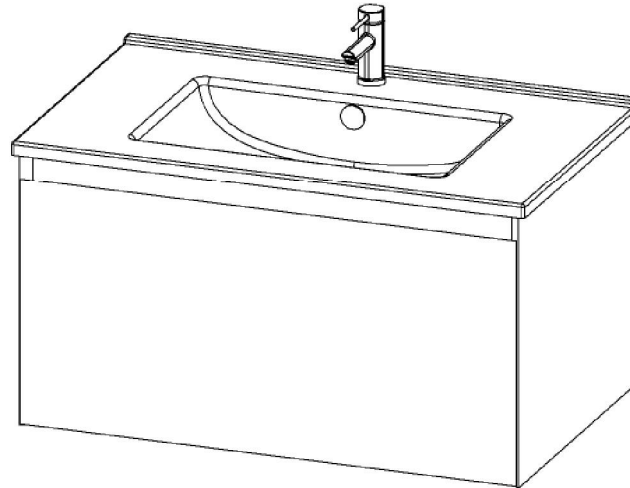

SPECIFICATION SHEET

Kolum 750 Wall Hung Vanity

(see page 2 for the standard basin)

Product: Kolum 750 Wall Hung Vanity
 Vanity Size: H420 X W750 X D465
 Cabinet Size: H400 X W740 X D455
 Cabinet Material: Gloss White Moisture resistant board MRF
 Colour Timble Veneer On Durable Plywood

Colour / Code: 8530 8500 8502 8504

Gloss White American Walnut Dark Oak Washed Oak

*Disclaimer: Measurements are nominal. Tapware & Wastes are for display only.

@ 2016 Newtech. All rights reserved.

SPECIFICATION SHEET
Standard 750 Basin

SECTION A-A

Product: Standard 750 Basin
Code: 4220
Basin Size: W760 (±5) X D465
Material: Vitreous China