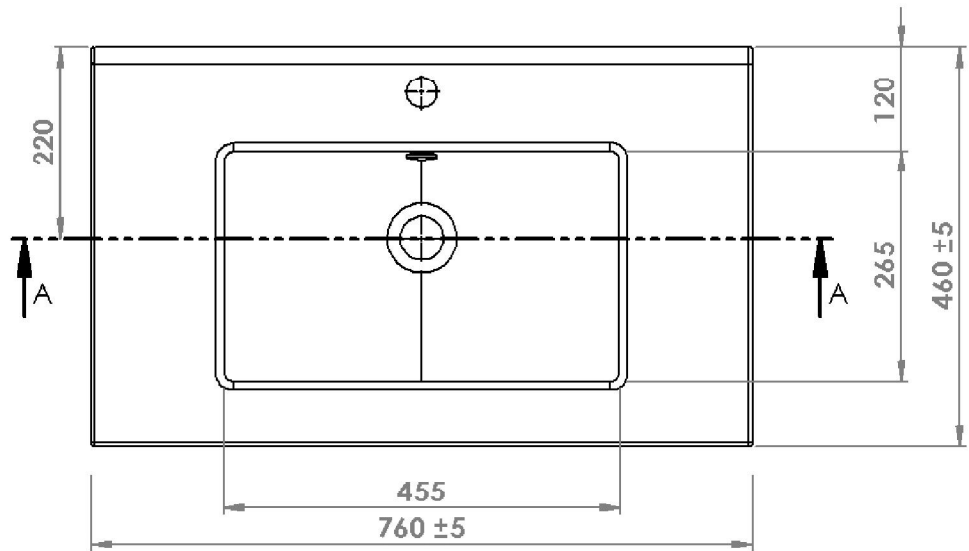

SPECIFICATION SHEET

Kolum 750 Wall Hung Vanity

(see page 2 for the standard basin)

Product: Kolum 750 Wall Hung Vanity
 Vanity Size: H420 X W750 X D465
 Cabinet Size: H400 X W740 X D455
 Cabinet Material: Gloss White Moisture resistant board MRF
 Colour Timble Veneer On Durable Plywood

Colour / Code: 8530 8500 8502 8504

Gloss White American Walnut Dark Oak Washed Oak

*Disclaimer: Measurements are nominal. Tapware & Wastes are for display only.

@ 2016 Newtech. All rights reserved.

SPECIFICATION SHEET
Standard 750 Basin

SECTION A-A

Product: Standard 750 Basin
Code: 4220
Basin Size: W760 (±5) X D465
Material: Vitreous China