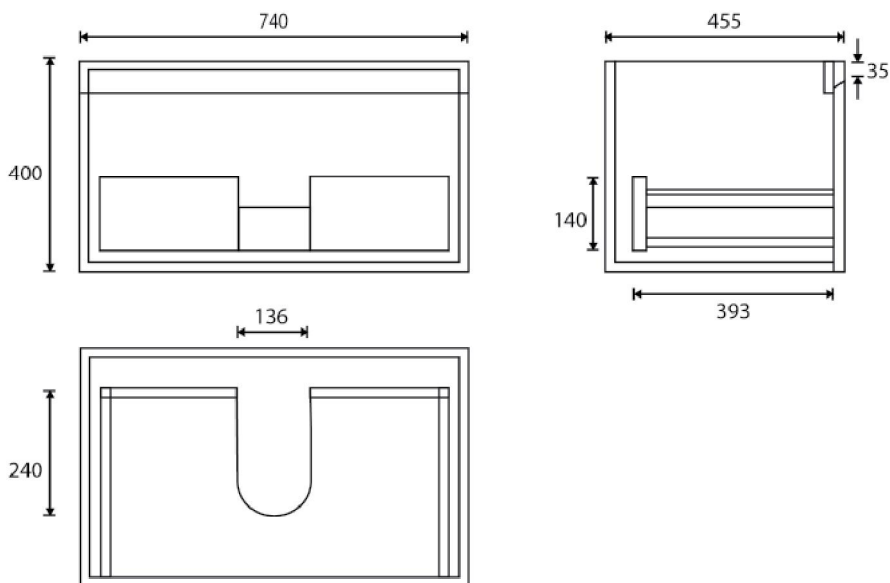

SPECIFICATION SHEET

Kolum 750 Wall Hung Vanity

(see page 2 for the standard basin)

Product: Kolum 750 Wall Hung Vanity
 Vanity Size: H420 X W750 X D465
 Cabinet Size: H400 X W740 X D455
 Cabinet Material: Gloss White Moisture resistant board MRF
 Colour Timble Veneer On Durable Plywood

Colour / Code: 8530 8500 8502 8504

Gloss White American Walnut Dark Oak Washed Oak

*Disclaimer: Measurements are nominal. Tapware & Wastes are for display only.

@ 2016 Newtech. All rights reserved.

SPECIFICATION SHEET
Standard 750 Basin

SECTION A-A

Product: Standard 750 Basin
Code: 4220
Basin Size: W760 (±5) X D465
Material: Vitreous China