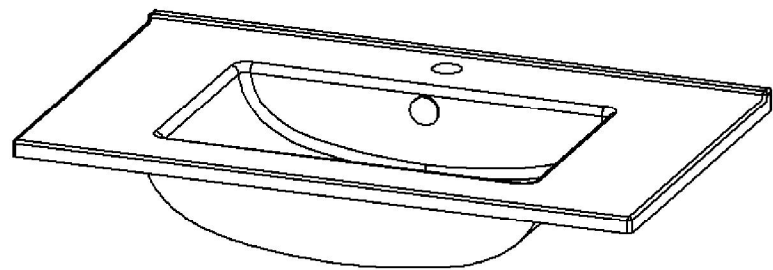

SPECIFICATION SHEET

Kolum 750 Wall Hung Vanity

(see page 2 for the standard basin)

Product: Kolum 750 Wall Hung Vanity
 Vanity Size: H420 X W750 X D465
 Cabinet Size: H400 X W740 X D455
 Cabinet Material: Gloss White Moisture resistant board MRF
 Colour Timble Veneer On Durable Plywood

Colour / Code: 8530 8500 8502 8504

Gloss White American Walnut Dark Oak Washed Oak

*Disclaimer: Measurements are nominal. Tapware & Wastes are for display only.

@ 2016 Newtech. All rights reserved.

SPECIFICATION SHEET
Standard 750 Basin

SECTION A-A

Product: Standard 750 Basin
Code: 4220
Basin Size: W760 (±5) X D465
Material: Vitreous China