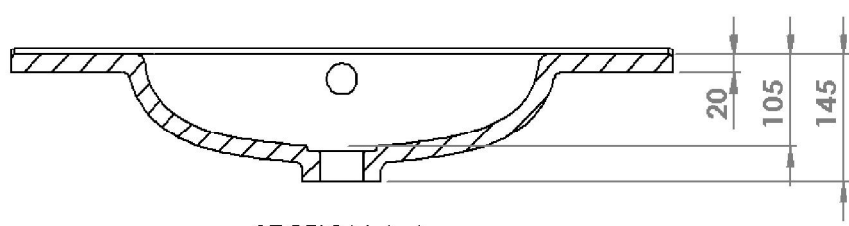

SPECIFICATION SHEET

Kolum 750 Wall Hung Vanity

(see page 2 for the standard basin)

Product: Kolum 750 Wall Hung Vanity
 Vanity Size: H420 X W750 X D465
 Cabinet Size: H400 X W740 X D455
 Cabinet Material: Gloss White Moisture resistant board MRF
 Colour Timble Veneer On Durable Plywood

Colour / Code: 8530 8500 8502 8504

Gloss White American Walnut Dark Oak Washed Oak

*Disclaimer: Measurements are nominal. Tapware & Wastes are for display only.

@ 2016 Newtech. All rights reserved.

SPECIFICATION SHEET
Standard 750 Basin

SECTION A-A

Product: Standard 750 Basin
Code: 4220
Basin Size: W760 (±5) X D465
Material: Vitreous China