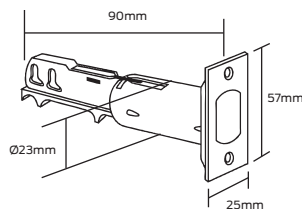

Specifications

Door type	Timber or metal
Door thickness	35mm to 50mm
Lock case/chassis	Zinc die cast housing with steel outer
Forend	Satin chrome plated finish or satin stainless steel
Bolt	Zinc die cast with hardened steel reinforcement roller
Strike plate	US304 Grade stainless steel
Backsets	60/70mm adjustable
Key cylinder	Brass - Schlage C5 pin keyway
Finishes	Round: chrome plate, polished brass, satin chrome plate, satin nickel plate, satin stainless steel Square: chrome plate, satin chrome plate
Warranty	25 year mechanical 7 year finish

Functions

Outside Inside

R160 - Cylinder & turn deadbolt (60mm or 70mm backset)

Deadbolt thrown or retracted by key from outside or by turn unit inside. Bolt automatically deadlocks when fully thrown

R162 - Double cylinder deadbolt (60mm or 70mm backset)

Deadbolt thrown or retracted by key from either side. Bolt automatically deadlocks when fully thrown

Boston deadbolt

Denver deadbolt

Door preparation

Regent Series accessories

RD360 deadbolt

60/70mm adjustable
Finish: Chrome plate, polished brass, satin nickel plate, satin stainless steel