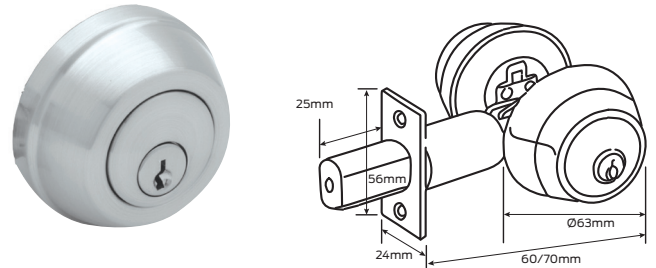

Features

- ANSI/BHMA Grade 3 Certified
- Deadbolt has adjustable 60/70mm backset with hardened steel roller in the bolt for added security
- Double cylinder or cylinder & turn option
- Available in square and round designs
- Compatible with Schlage Regent locksets and handlesets

Specifications

Door type	Timber or metal
Door thickness	35mm to 50mm
Lock case/chassis	Zinc die cast housing with steel outer
Forend	Satin chrome plated finish or satin stainless steel
Bolt	Zinc die cast with hardened steel reinforcement roller
Strike plate	US304 Grade stainless steel
Backsets	60/70mm adjustable
Key cylinder	Brass - Schlage C5 pin keyway
Finishes	Round: chrome plate, polished brass, satin chrome plate, satin nickel plate, satin stainless steel Square: chrome plate, satin chrome plate
Warranty	25 year mechanical 7 year finish

Functions

Outside Inside

R160 - Cylinder & turn deadbolt (60mm or 70mm backset)

Deadbolt thrown or retracted by key from outside or by turn unit inside. Bolt automatically deadlocks when fully thrown

R162 - Double cylinder deadbolt (60mm or 70mm backset)

Deadbolt thrown or retracted by key from either side. Bolt automatically deadlocks when fully thrown

Boston deadbolt

Denver deadbolt

Door preparation

Regent Series accessories

RD360 deadbolt

60/70mm adjustable
Finish: Chrome plate, polished brass, satin nickel plate, satin stainless steel