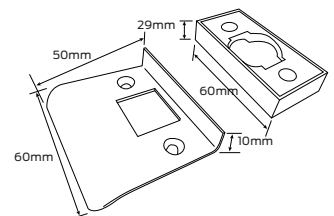

Universal rebate kit

Finish: Satin chrome plate