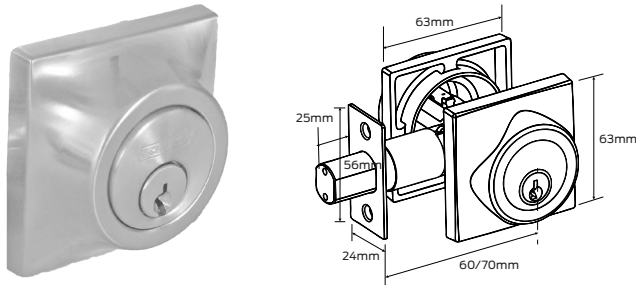

Features

- ANSI/BHMA Grade 3 Certified
- Deadbolt has adjustable 60/70mm backset with hardened steel roller in the bolt for added security
- Double cylinder or cylinder & turn option
- Available in square and round designs
- Compatible with Schlage Regent locksets and handlesets

Specifications

Door type	Timber or metal
Door thickness	35mm to 50mm
Lock case/chassis	Zinc die cast housing with steel outer
Forend	Satin chrome plated finish or satin stainless steel
Bolt	Zinc die cast with hardened steel reinforcement roller
Strike plate	US304 Grade stainless steel
Backsets	60/70mm adjustable
Key cylinder	Brass - Schlage C5 pin keyway
Finishes	Round: chrome plate, polished brass, satin chrome plate, satin nickel plate, satin stainless steel Square: chrome plate, satin chrome plate
Warranty	25 year mechanical 7 year finish

Functions

Outside Inside

R160 - Cylinder & turn deadbolt (60mm or 70mm backset)

Deadbolt thrown or retracted by key from outside or by turn unit inside. Bolt automatically deadlocks when fully thrown

R162 - Double cylinder deadbolt (60mm or 70mm backset)

Deadbolt thrown or retracted by key from either side. Bolt automatically deadlocks when fully thrown

Boston deadbolt

Denver deadbolt

Door preparation

Regent Series accessories

RD360 deadbolt

60/70mm adjustable
Finish: Chrome plate, polished brass, satin nickel plate, satin stainless steel