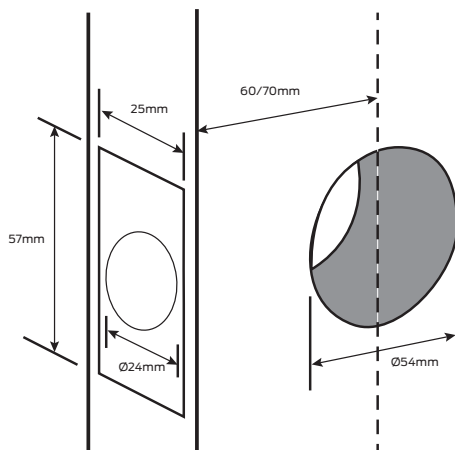

Specifications

Door type	Timber or metal
Door thickness	35mm to 50mm
Lock case/chassis	Zinc die cast housing with steel outer
Forend	Satin chrome plated finish or satin stainless steel
Bolt	Zinc die cast with hardened steel reinforcement roller
Strike plate	US304 Grade stainless steel
Backsets	60/70mm adjustable
Key cylinder	Brass - Schlage C5 pin keyway
Finishes	Round: chrome plate, polished brass, satin chrome plate, satin nickel plate, satin stainless steel Square: chrome plate, satin chrome plate
Warranty	25 year mechanical 7 year finish

Functions

Outside Inside

R160 - Cylinder & turn deadbolt (60mm or 70mm backset)

Deadbolt thrown or retracted by key from outside or by turn unit inside. Bolt automatically deadlocks when fully thrown

R162 - Double cylinder deadbolt (60mm or 70mm backset)

Deadbolt thrown or retracted by key from either side. Bolt automatically deadlocks when fully thrown

Boston deadbolt

Denver deadbolt

Door preparation

Regent Series accessories

RD360 deadbolt

60/70mm adjustable
Finish: Chrome plate, polished brass, satin nickel plate, satin stainless steel