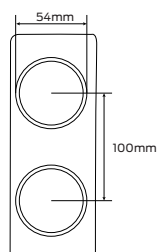

Escutcheon plate

Plate for putting behind a deadbolt and lever
Finish: Satin chrome plate