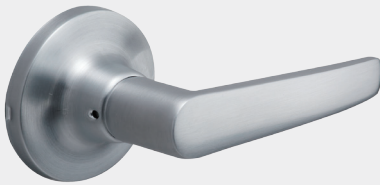

Jupiter
SCP, SNP