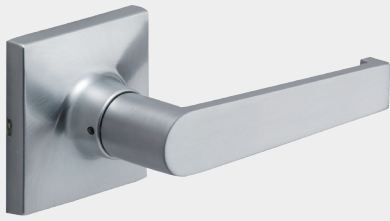

Sleek design

- Snap-on rose conceals mounting plate and screws
- Triple Option® latch faceplate supplied (radius, square or drive-in)

Specifications

Material

- Levers and deadbolts - solid zinc die-cast
- Knobs and roses - brass construction
- Entrance sets - solid forged brass
- Dichromated cold rolled steel chassis for corrosion resistance
- Stainless steel latch

Warranty

- 25 year mechanical
- 10 year finish

Door thickness

- 35mm to 50mm

Backset

- 60/70mm adjustable
- 127mm available

Functions

- Combination set, entrance set, passage set, privacy set, dummy trim, single cylinder deadbolt, double cylinder deadbolt

Accessories

- Universal rebate kit, escutcheon plate, 60/70mm adjustable latch, 127mm latch, door stops, magnetic door catches, roller catches, sliding door locks, latches and flush pulls

Regent Series

Levers