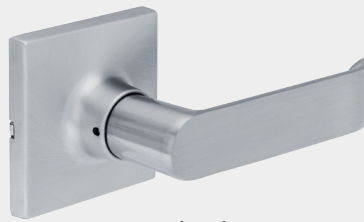

Orlando
SCP