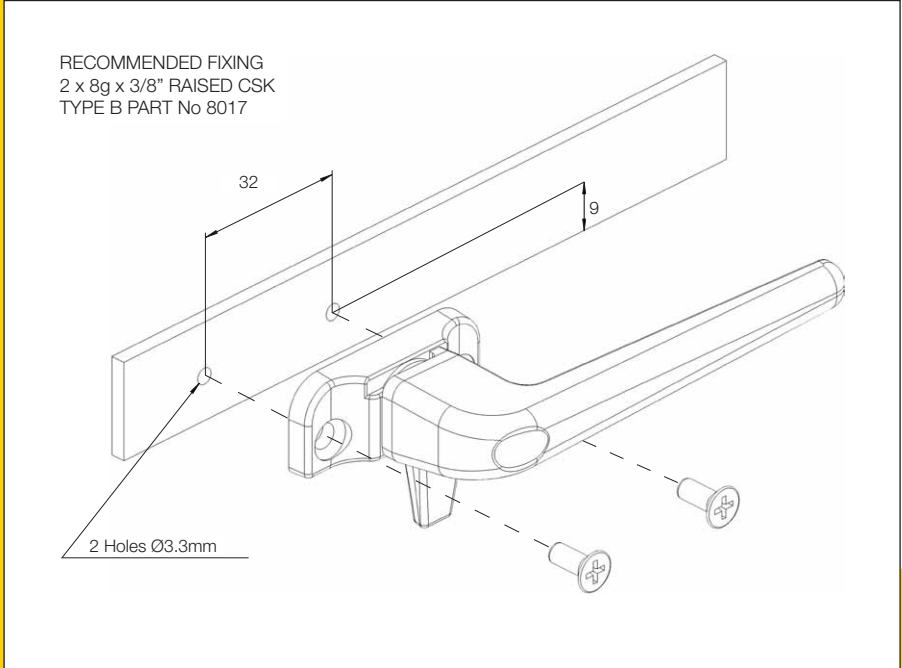

Styleline 2 / Slimline 2 replacement window handle

The world's favourite lock

RES-FLY-035 - YALE - 1012NZ

ASSA ABLOY New Zealand Ltd.
6 Armstrong Road, Albany, Auckland 0632
info.nz@assaabloy.com
www.yalelock.co.nz

ASSA ABLOY Australia Pty Ltd.
235 Huntingdale Road, Oakleigh, Victoria 3166
info.au@assaabloy.com
www.assaabloy.com.au