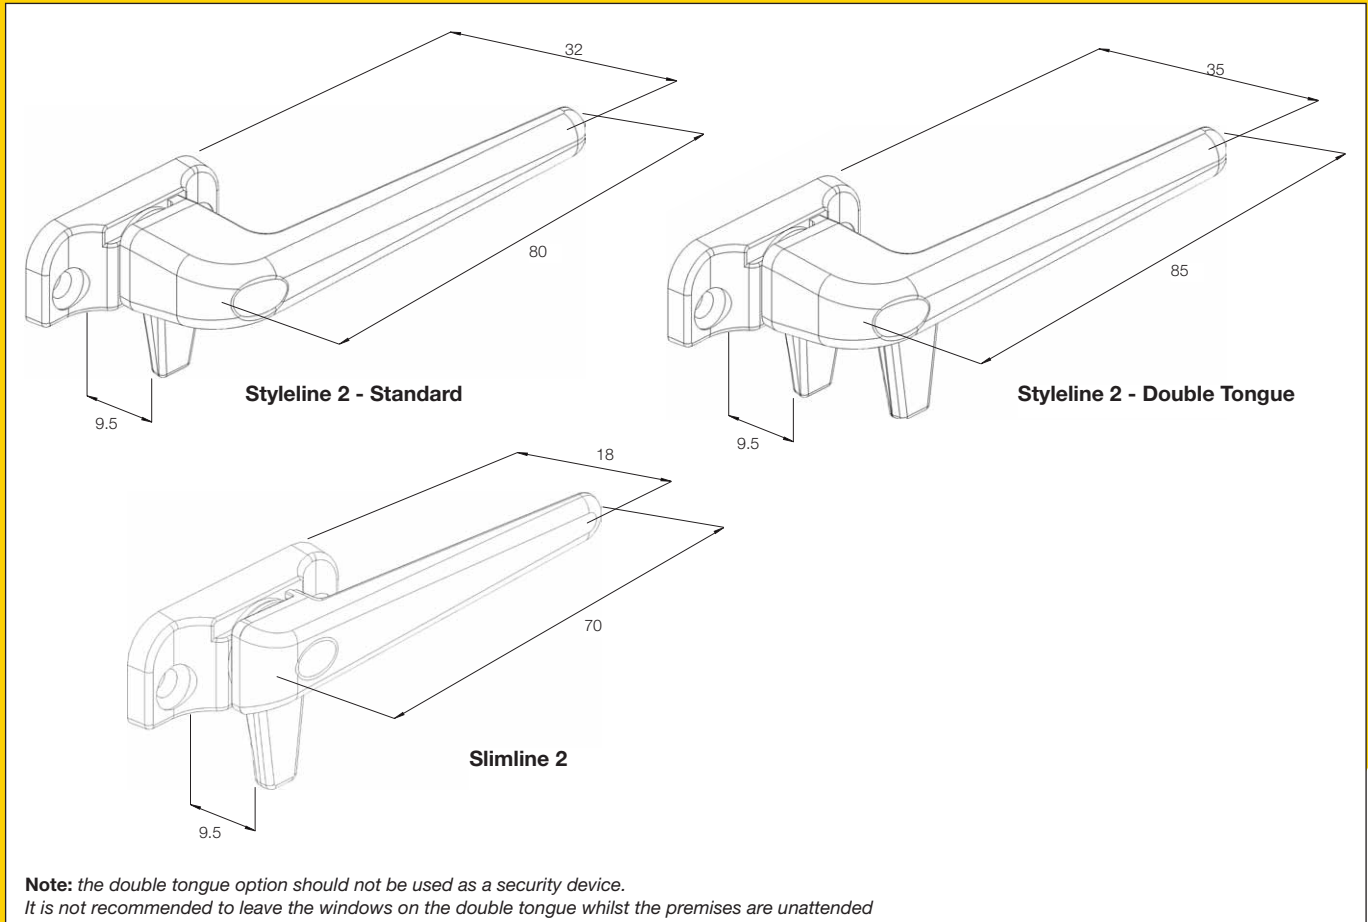

Styleline 2 / Slimline 2 replacement window handle

The world's favourite lock

RES-FLY-035 - YALE - 1012NZ

ASSA ABLOY New Zealand Ltd.
6 Armstrong Road, Albany, Auckland 0632
info.nz@assaabloy.com
www.yalelock.co.nz

ASSA ABLOY Australia Pty Ltd.
235 Huntingdale Road, Oakleigh, Victoria 3166
info.au@assaabloy.com
www.assaabloy.com.au