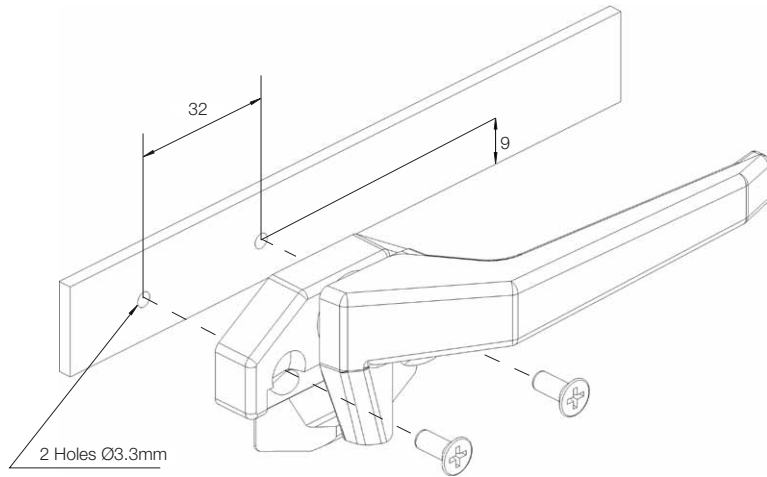

Features

- This easy to install and operate window fastener combines innovation with simplicity
- High quality pressure die-cast main body with colour-matched injection moulded integrated nylon wedge
- The Wedgeless has a handle length of 93mm
- New Zealand made

Options

- High and low profile available
- Low profile can be used in by-pass situations
- Available in a wide range of powdercoat colours

Wedgeless replacement window handle

The world's favourite lock

RECOMMENDED FIXING
2 X 8G X 3/8" RAISED CSK POSI TYPE B
STAINLESS SCREWS PART No 8017