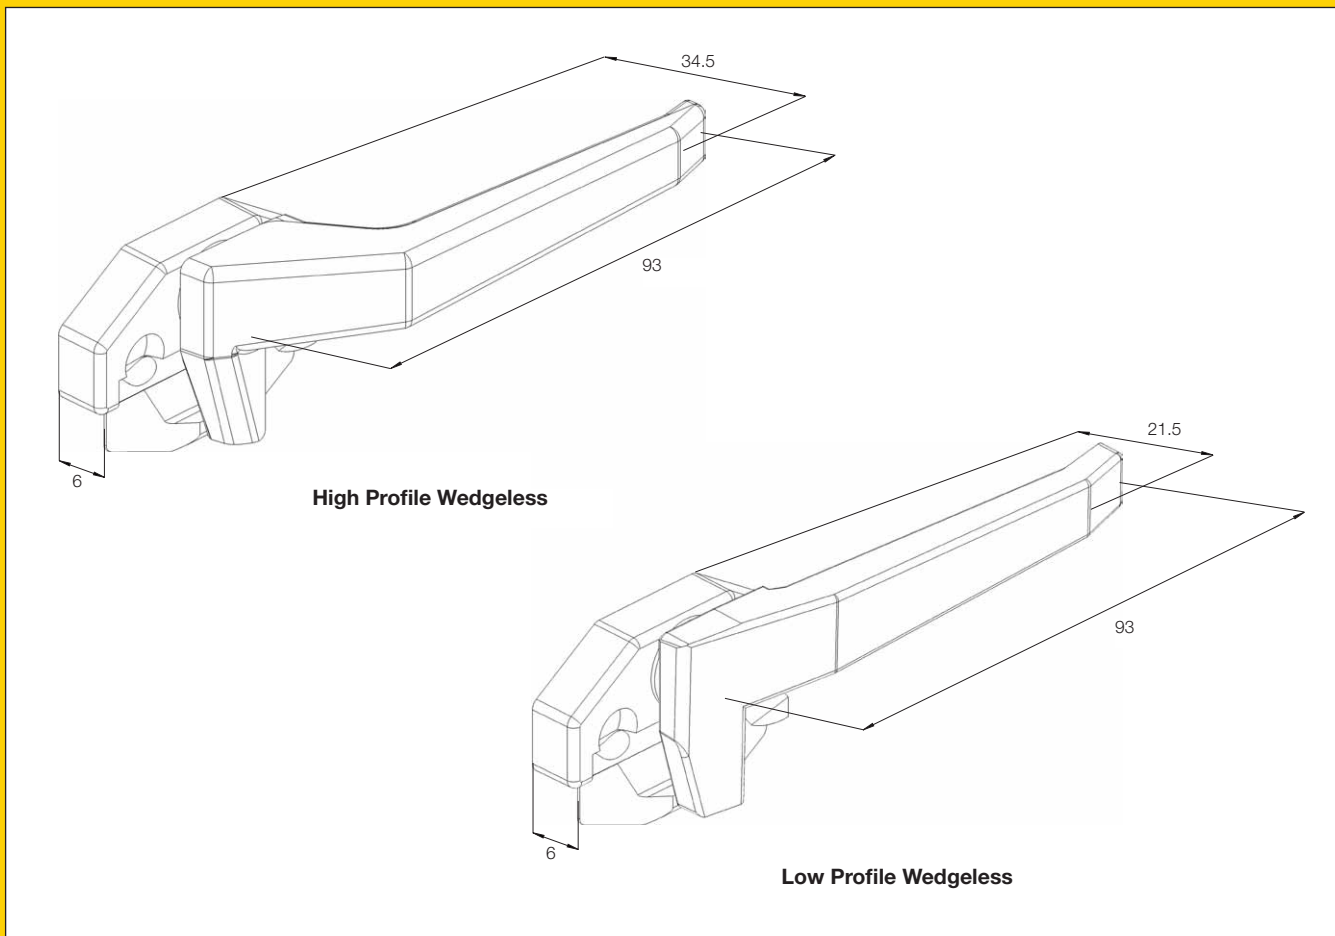

Features

- This easy to install and operate window fastener combines innovation with simplicity
- High quality pressure die-cast main body with colour-matched injection moulded integrated nylon wedge
- The Wedgeless has a handle length of 93mm
- New Zealand made

Options

- High and low profile available
- Low profile can be used in by-pass situations
- Available in a wide range of powdercoat colours

Wedgeless replacement window handle

The world's favourite lock

RECOMMENDED FIXING
2 X 8G X 3/8" RAISED CSK POSI TYPE B
STAINLESS SCREWS PART No 8017