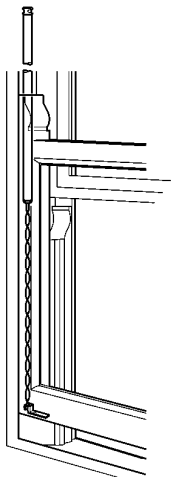

Description	Part Number
400 STD, Black	LW614002117
410 STD, Black	LW614102117
420 STD, Black	LW614202117
440 STD, Black	LW614402117
460 STD, Black	LW614602117
480 STD, Black	LW614802117
500 STD, Black	LW615002117
510 STD, Black	LW615102117
520 STD, Black	LW615202117
540 STD, Black	LW615402117
560 STD, Black	LW615602117
580 STD, Black	LW615802117
600 STD, Black	LW616002117
620 STD, Black	LW616202117
640 STD, Black	LW616402117
660 STD, Black	LW616602117
680 STD, Black	LW616802117
700 STD, Black	LW617002117