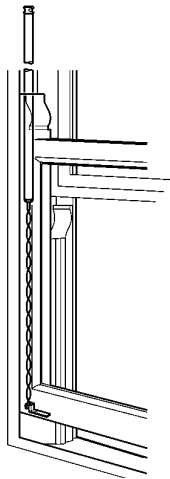

Spiral Sash Balance *continued...*

Weight Range 7.25-10 Kg (Adjustable Foot sold separately)

Description	Part Number
410 Adjustable, Black	LW614102017
440 Adjustable, Black	LW614402017
460 Adjustable, Black	LW614602017
480 Adjustable, Black	LW614802017
500 Adjustable, Black	LW615002017
510 Adjustable, Black	LW615102017
520 Adjustable, Black	LW615202017
540 Adjustable, Black	LW615402017
560 Adjustable, Black	LW615602017
580 Adjustable, Black	LW615802017
620 Adjustable, Black	LW616202017

Weight Range 10-14 Kg (Standard Foot attached & Accessory Pack)