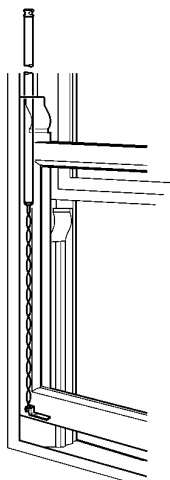

Weight Range 10-14 Kg (Adjustable Foot sold separately)

Description	Part Number
400 Adjustable, Black	LW614003017
420 Adjustable, Black	LW614203017
480 Adjustable, Black	LW614803017
500 Adjustable, Black	LW615003017
510 Adjustable, Black	LW615103017
520 Adjustable, Black	LW615203017