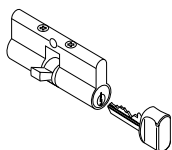

Description	Part Number
KD, Turnknob & Cylinder, Fixed Knob, Bright Chrome	LW841500
5-Pin Double Cylinder Keyed Alike Pairs, Bright Chrome	LW842200

Disc Locks, 2 x 10 Disc