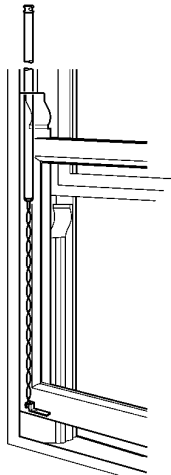

#### **G3 Pull Handle/Sash Lift**

G3 Whitpull

G3 Sash Lift

#### Narrow Width - Stainless Steel

Description	Part Number
200mm Friction	LW020304
300mm Friction	LW020704
400mm Friction	LW021104
500mm Friction	LW021504

*Stays continued...*

**Standard Width - Galv**

Description	Part Number
200mm Friction	LW010301
300mm Friction	LW010701
400mm Friction	LW011101
500mm Friction	LW011501

**Spiral Sash Balance**

*Spiral Sash Balance*

**Weight Range 2.25-7.25 Kg (Standard Foot attached & Accessory Pack)**

Description	Part Number
240 STD, Black	LW612401117
310 STD, Black	LW613101117
340 STD, Black	LW613401117
360 STD, Black	LW613601117
380 STD, Black	LW613801117
400 STD, Black	LW614001117
410 STD, Black	LW614101117
420 STD, Black	LW614201117
440 STD, Black	LW614401117
460 STD, Black	LW614601117
480 STD, Black	LW614801117
500 STD, Black	LW615001117