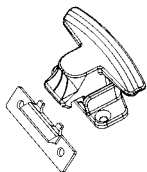

Sliding Window Catches

Sliding Window Catches

Non-Lockable with Universal Strike

Description	Part Number
White	LW285116
Black	LW285117
P Colours	LW2851P
Special	LW2851SPEC

Lockable with Universal Strike