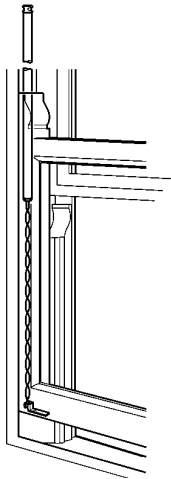

Spiral Sash Balance *continued...*

Weight Range 10-14 Kg (Adjustable Foot sold separately) continued...

Description	Part Number
540 Adjustable, Black	LW615403017
560 Adjustable, Black	LW615603017
580 Adjustable, Black	LW615803017
600 Adjustable, Black	LW616003017
620 Adjustable, Black	LW616203017
640 Adjustable, Black	LW616403017
660 Adjustable, Black	LW616603017
680 Adjustable, Black	LW616803017
700 Adjustable, Black	LW617003017
720 Adjustable, Black	LW617203017

Spiral Sash Balance Accessories

Description	Part Number
Tension Key	LW492700
Adjustable Foot - Light, Heavy & Extra Heavy Duty	LW615100
Adjustable Foot - Super Heavy Duty	LW615300