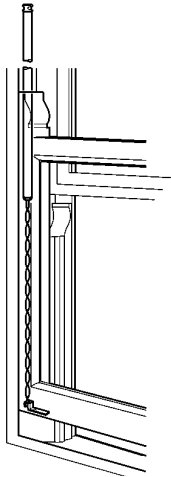

#### **G3 Pull Handle/Sash Lift**

G3 Whitpull

G3 Sash Lift

**Spiral Sash Balance**

*Spiral Sash Balance*

**Weight Range 2.25-7.25 Kg (Standard Foot attached & Accessory Pack)**

Description	Part Number
240 STD, Black	LW612401117
310 STD, Black	LW613101117
340 STD, Black	LW613401117
360 STD, Black	LW613601117
380 STD, Black	LW613801117
400 STD, Black	LW614001117
410 STD, Black	LW614101117
420 STD, Black	LW614201117
440 STD, Black	LW614401117
460 STD, Black	LW614601117
480 STD, Black	LW614801117
500 STD, Black	LW615001117

Spiral Sash Balance *continued...*

**Weight Range 2.25-7.25 Kg (Adjustable Foot sold separately)**

Description	Part Number
210 Adjustable, Black	LW612101017
280 Adjustable, Black	LW612801017
300 Adjustable, Black	LW613001017
310 Adjustable, Black	LW613101017
320 Adjustable, Black	LW613201017
340 Adjustable, Black	LW613401017
360 Adjustable, Black	LW613601017
380 Adjustable, Black	LW613801017
400 Adjustable, Black	LW614001017
420 Adjustable, Black	LW614201017
440 Adjustable, Black	LW614401017
460 Adjustable, Black	LW614601017