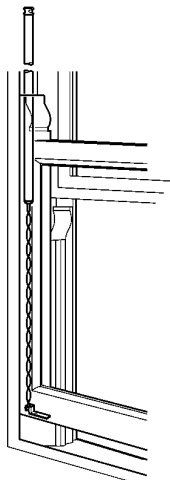

Description	Part Number
480 STD, Black	LW614803117
500 STD, Black	LW615003117
510 STD, Black	LW615103117
540 STD, Black	LW615403117
580 STD, Black	LW615803117
600 STD, Black	LW616003117
620 STD, Black	LW616203117
660 STD, Black	LW616603117
680 STD, Black	LW616803117
700 STD, Black	LW617003117