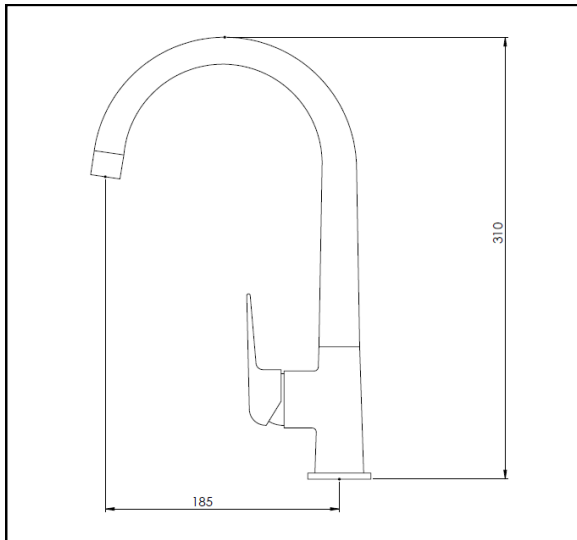

Saluto

Sink Mixer AP

Suitable all pressures

Recommended Pressure
Operational Range:
Minimum: 50 kPa
Recommended: 600 kPa
Never to Exceed: 1000 kPa
Maximum Operating
Temperature: 70°C

Code: SA SMAP
Finish: Chrome
Spout: Swivel 360°

Aetator supplied

Stainless Steel Inlet Hoses:

Hot: Size: M10 x 1/2" BSP
Length: 400mm

Cold: Size: M10 x 1/2" BSP
Length: 400mm

Base Ring supplied with custom o-ring seal 3 x 50mm

Mounting Hardware: Stud: 8mm
Nut: 11mm diam.
Horseshoe washer

Installation Hole Diameter: Minimum: 30mm
Maximum: 35mm

Cartridge: SP Cart 35K OP

WELS: Mains pressure 3 Star
Flow rate 7.5 ℓ/min
Low/Unequal 3 Star
Max flow at 35 kPa 9 ℓ/min

Aquatica Warranty

Aquatica NZ Limited offer, from the date of purchase, a 2 year warranty on handshowers, a 5 year warranty on tapware and accessories and a lifetime warranty on stainless steel sinks.