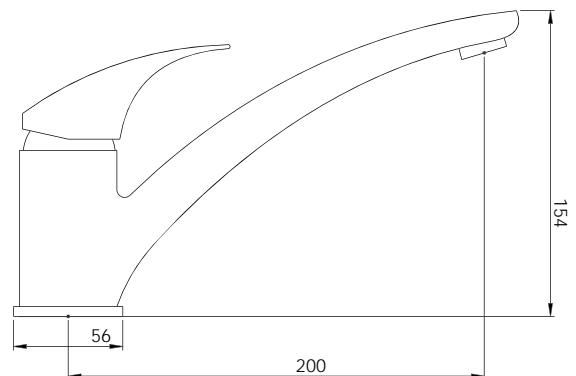

## CAMBRIDGE TAPWARE

With its modern design, the Raymor Cambridge range brings sophistication into Kiwi bathrooms with focus given to its modern style and design. Without faltering on quality Raymor are taking the step up with Cambridge in their product range to suit the exclusive Tapware market. Complemented with its European cartridge, Cambridge is available in basin, bath, sink and shower tapware.

### FEATURES

- Solid brass construction, wide bore hot hose
- Spout reach 225mm
- Suitable for all pressures, min 35kPa
- 40mm European cartridge
- *WELS 3★ 9 lpm (mains)*
- *WELS 3★ 9 lpm (low)*